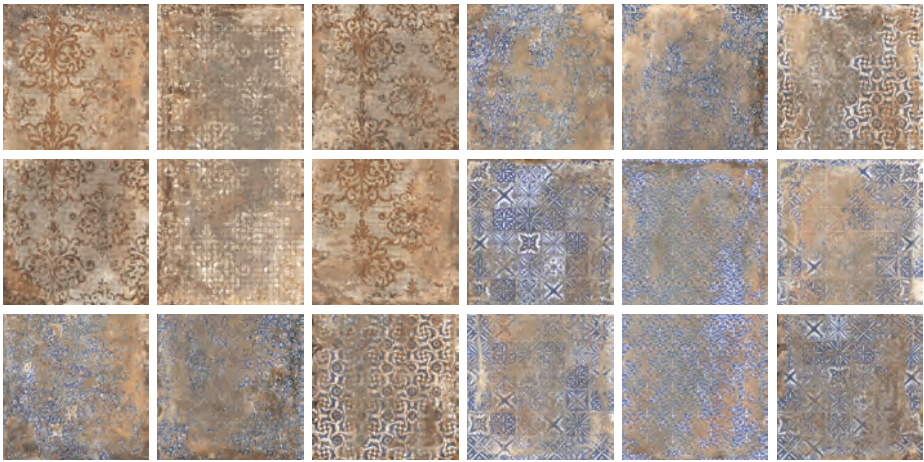

Vulci Decoro 40x40 cm / 16"x16" / 8"x8"
18 pattern random mix - 18 Random Mix Patterns