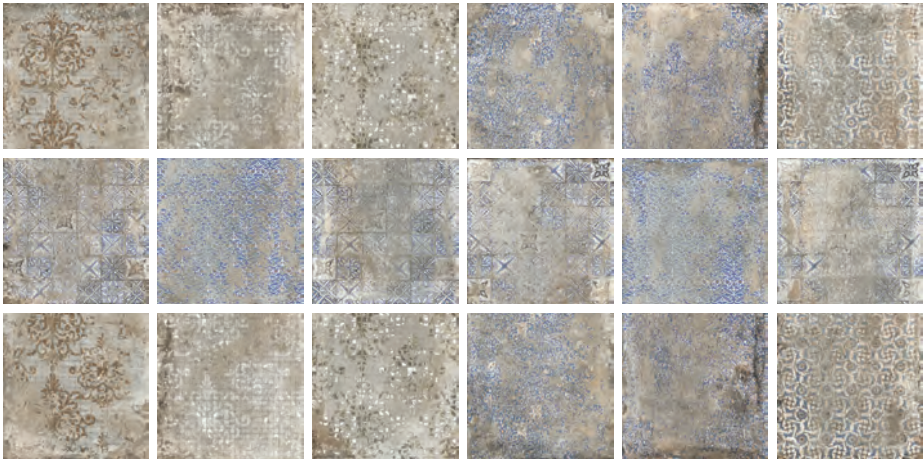

Saturnia Decoro 40x40 cm / 16"x16" / 8"x8"
18 pattern random mix - 18 Random Mix Patterns