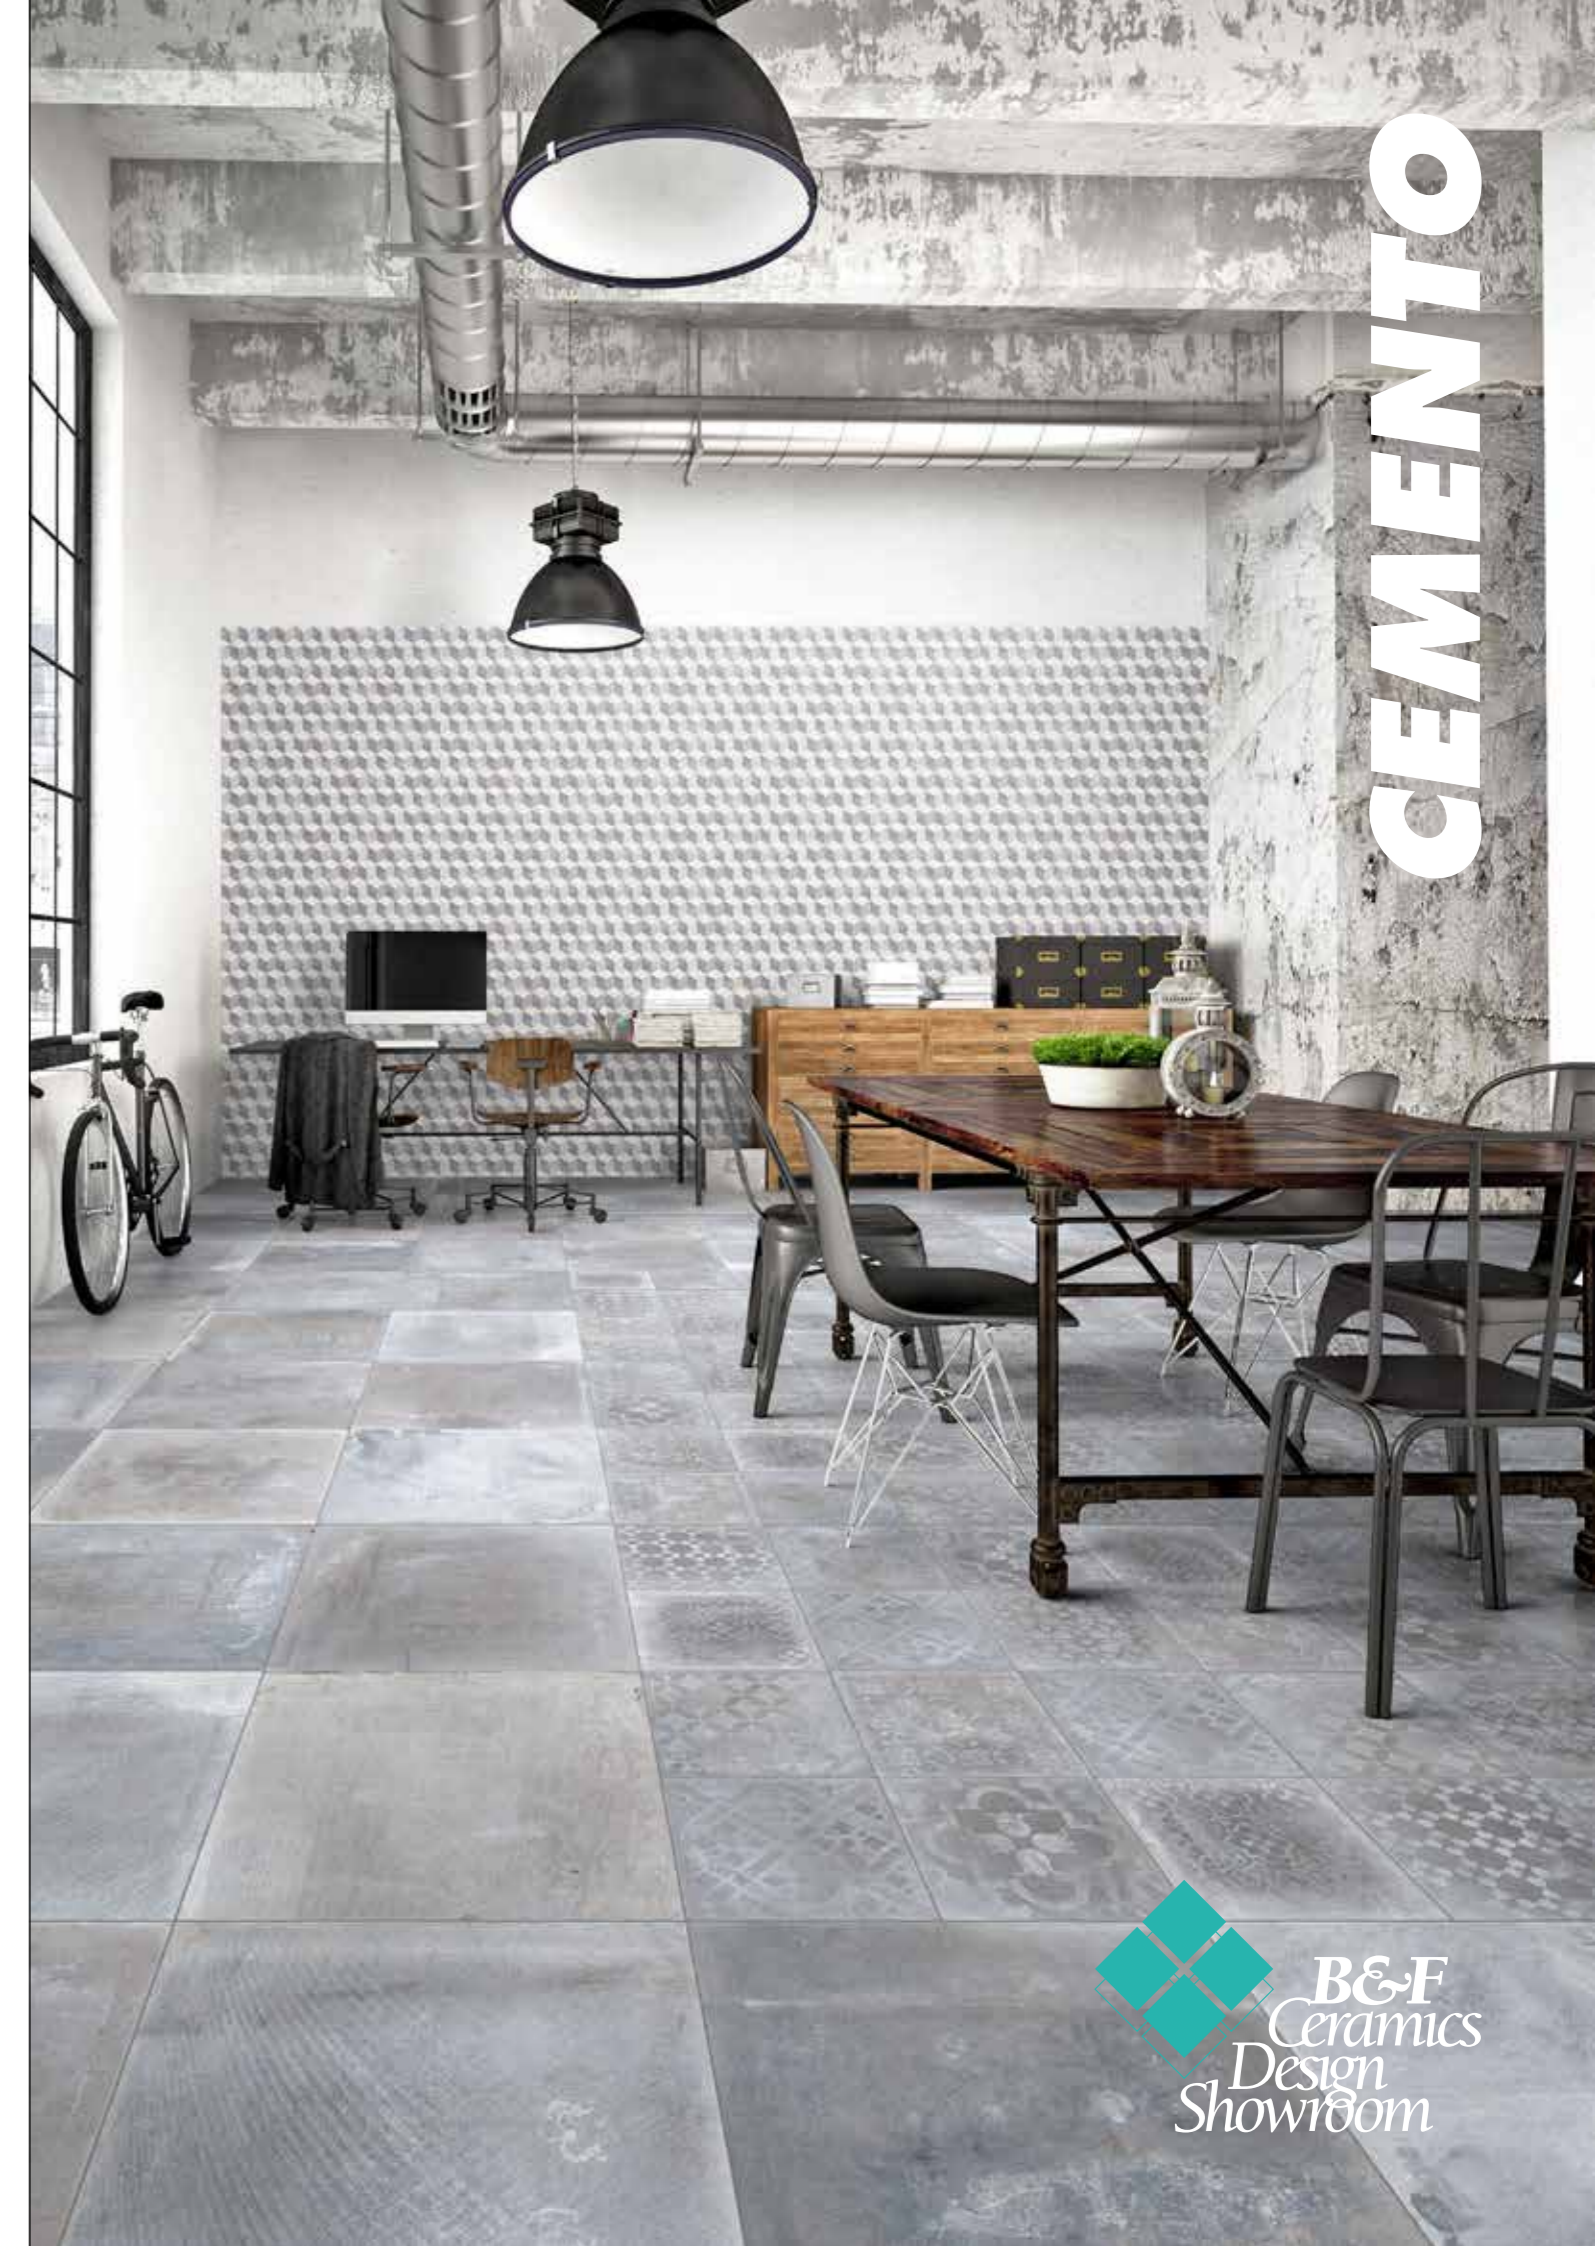

ufbadv.com

MADE IN ITALY

CEMENTO