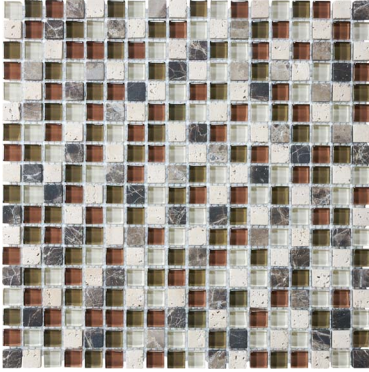

GLASS & STONE BLEND MOSAICS

GLASS & STONE BLEND MOSAICS

5/8" x 5/8" CABERNET GLASS & STONE BLEND MOSAICS
BFS344

5/8" x 5/8" BAMBOO GLASS & STONE BLEND MOSAICS
BFS342

5/8" x 5/8" CAPPUCCINO GLASS & STONE BLEND MOSAICS
BFS341

5/8" x 5/8" MIDNIGHT GLASS & STONE BLEND MOSAICS
BFS343

5/8" x 5/8" WATERFALL GLASS & STONE BLEND MOSAICS
BFS346

5/8" x 5/8" ICELAND GLASS & STONE BLEND MOSAICS
BFS347

5/8" x 5/8" SPA GLASS & STONE BLEND MOSAICS
BFS340

5/8" x 5/8" CRÈME BRÛLÉE GLASS & STONE BLEND MOSAICS
BFS345

PACKAGING INFORMATION

DESCRIPTION	LBS/BOX	PCS/BOX	SQFT/BOX	BOXES/SKID	SQFT/SKID
5/8" x 5/8" SPA GLASS STONE BLEND MOSAICS	31.11	10	10	36	360
5/8" x 5/8" CAPPUCCINO GLASS STONE BLEND MOSAICS	32.27	10	10	36	360
5/8" x 5/8" BAMBOO GLASS STONE BLEND MOSAICS	31.27	10	10	36	360
5/8" x 5/8" MIDNIGHT GLASS STONE BLEND MOSAICS	32.33	10	10	36	360
5/8" x 5/8" CABERNET GLASS STONE BLEND MOSAICS	31.33	10	10	36	360
5/8" x 5/8" CRÈME BRÛLÉE GLASS STONE BLEND MOSAICS	31.8	10	10	36	360
5/8" x 5/8" WATERFALL GLASS STONE BLEND MOSAICS	32.55	10	10	36	360
5/8" x 5/8" ICELAND GLASS STONE BLEND MOSAICS	33.82	10	10	36	360

SPA GLASS & STONE LINEAR BLEND MOSAICS
BFS350

CRÈME BRÛLÉE GLASS & STONE LINEAR BLEND MOSAICS
BFS355

PACKAGING INFORMATION

DESCRIPTION	LBS/BOX	PCS/BOX	SOFT/BOX	BOXES/SKID	SOFT/SKID
SPA GLASS STONE LINEAR BLEND MOSAICS	36.47	10	10	36	360
CAPPUCCINO GLASS STONE LINEAR BLEND MOSAICS	36.86	10	10	36	360
BAMBOO GLASS STONE LINEAR BLEND MOSAICS	36.25	10	10	36	360
MIDNIGHT GLASS STONE LINEAR BLEND MOSAICS	36.75	10	10	36	360
CABERNET GLASS STONE LINEAR BLEND MOSAICS	36.27	10	10	36	360
CRÈME BRÛLÉE GLASS STONE LINEAR BLEND MOSAICS	36.19	10	10	36	360
WATERFALL GLASS STONE LINEAR BLEND MOSAICS	36.16	10	10	36	360
ICELAND GLASS STONE LINEAR BLEND MOSAICS	37.91	10	10	36	360