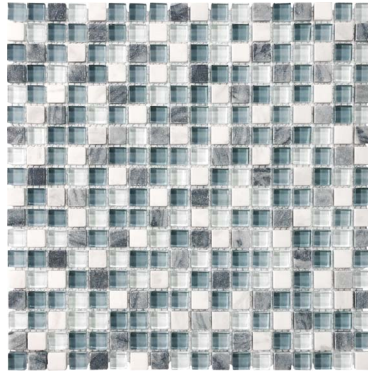

GLASS & STONE BLEND MOSAICS

GLASS & STONE BLEND MOSAICS

5/8" x 5/8" CABERNET GLASS & STONE BLEND MOSAICS
BFS344

5/8" x 5/8" BAMBOO GLASS & STONE BLEND MOSAICS
BFS342

5/8" x 5/8" CAPPUCCINO GLASS & STONE BLEND MOSAICS
BFS341

5/8" x 5/8" MIDNIGHT GLASS & STONE BLEND MOSAICS
BFS343

5/8" x 5/8" WATERFALL GLASS & STONE BLEND MOSAICS
BFS346

5/8" x 5/8" ICELAND GLASS & STONE BLEND MOSAICS
BFS347

5/8" x 5/8" SPA GLASS & STONE BLEND MOSAICS
BFS340

5/8" x 5/8" CRÈME BRÛLÉE GLASS & STONE BLEND MOSAICS
BFS345

PACKAGING INFORMATION

DESCRIPTION	LBS/BOX	PCS/BOX	SQFT/BOX	BOXES/SKID	SQFT/SKID
5/8" x 5/8" SPA GLASS STONE BLEND MOSAICS	31.11	10	10	36	360
5/8" x 5/8" CAPPUCCINO GLASS STONE BLEND MOSAICS	32.27	10	10	36	360
5/8" x 5/8" BAMBOO GLASS STONE BLEND MOSAICS	31.27	10	10	36	360
5/8" x 5/8" MIDNIGHT GLASS STONE BLEND MOSAICS	32.33	10	10	36	360
5/8" x 5/8" CABERNET GLASS STONE BLEND MOSAICS	31.33	10	10	36	360
5/8" x 5/8" CRÈME BRÛLÉE GLASS STONE BLEND MOSAICS	31.8	10	10	36	360
5/8" x 5/8" WATERFALL GLASS STONE BLEND MOSAICS	32.55	10	10	36	360
5/8" x 5/8" ICELAND GLASS STONE BLEND MOSAICS	33.82	10	10	36	360