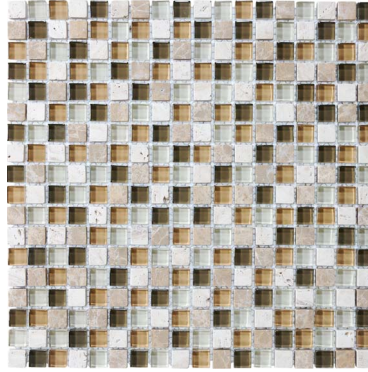

GLASS & STONE BLEND MOSAICS

GLASS & STONE BLEND MOSAICS

5/8" x 5/8" CABERNET GLASS & STONE BLEND MOSAICS
BFS344

5/8" x 5/8" BAMBOO GLASS & STONE BLEND MOSAICS
BFS342

5/8" x 5/8" CAPPUCCINO GLASS & STONE BLEND MOSAICS
BFS341

5/8" x 5/8" MIDNIGHT GLASS & STONE BLEND MOSAICS
BFS343

5/8" x 5/8" WATERFALL GLASS & STONE BLEND MOSAICS
BFS346

5/8" x 5/8" ICELAND GLASS & STONE BLEND MOSAICS
BFS347

5/8" x 5/8" SPA GLASS & STONE BLEND MOSAICS
BFS340

5/8" x 5/8" CRÈME BRÛLÉE GLASS & STONE BLEND MOSAICS
BFS345

PACKAGING INFORMATION

DESCRIPTION	LBS/BOX	PCS/BOX	SQFT/BOX	BOXES/SKID	SQFT/SKID
5/8" x 5/8" SPA GLASS STONE BLEND MOSAICS	31.11	10	10	36	360
5/8" x 5/8" CAPPUCCINO GLASS STONE BLEND MOSAICS	32.27	10	10	36	360
5/8" x 5/8" BAMBOO GLASS STONE BLEND MOSAICS	31.27	10	10	36	360
5/8" x 5/8" MIDNIGHT GLASS STONE BLEND MOSAICS	32.33	10	10	36	360
5/8" x 5/8" CABERNET GLASS STONE BLEND MOSAICS	31.33	10	10	36	360
5/8" x 5/8" CRÈME BRÛLÉE GLASS STONE BLEND MOSAICS	31.8	10	10	36	360
5/8" x 5/8" WATERFALL GLASS STONE BLEND MOSAICS	32.55	10	10	36	360
5/8" x 5/8" ICELAND GLASS STONE BLEND MOSAICS	33.82	10	10	36	360

SPA GLASS & STONE LINEAR BLEND MOSAICS
BFS350

CRÈME BRÛLÉE GLASS & STONE LINEAR BLEND MOSAICS
BFS355

PACKAGING INFORMATION

DESCRIPTION	LBS/BOX	PCS/BOX	SOFT/BOX	BOXES/SKID	SOFT/SKID
SPA GLASS STONE LINEAR BLEND MOSAICS	36.47	10	10	36	360
CAPPUCCINO GLASS STONE LINEAR BLEND MOSAICS	36.86	10	10	36	360
BAMBOO GLASS STONE LINEAR BLEND MOSAICS	36.25	10	10	36	360
MIDNIGHT GLASS STONE LINEAR BLEND MOSAICS	36.75	10	10	36	360
CABERNET GLASS STONE LINEAR BLEND MOSAICS	36.27	10	10	36	360
CRÈME BRÛLÉE GLASS STONE LINEAR BLEND MOSAICS	36.19	10	10	36	360
WATERFALL GLASS STONE LINEAR BLEND MOSAICS	36.16	10	10	36	360
ICELAND GLASS STONE LINEAR BLEND MOSAICS	37.91	10	10	36	360