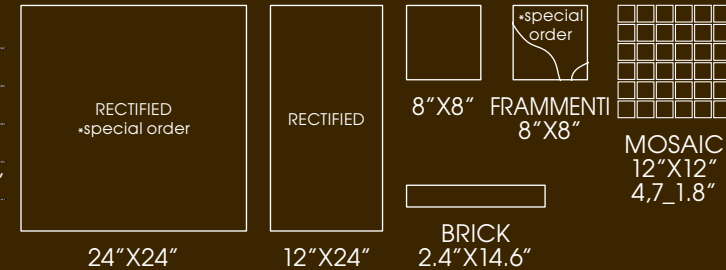

BOTTEGA - PORCELAIN TILE

WALL BRICK 2.4"X14.6" FLOOR 12"X24" RECTIFIED

Siena COCCIO

A public space where the past and the present merge together, creating a balance between shapes and color.