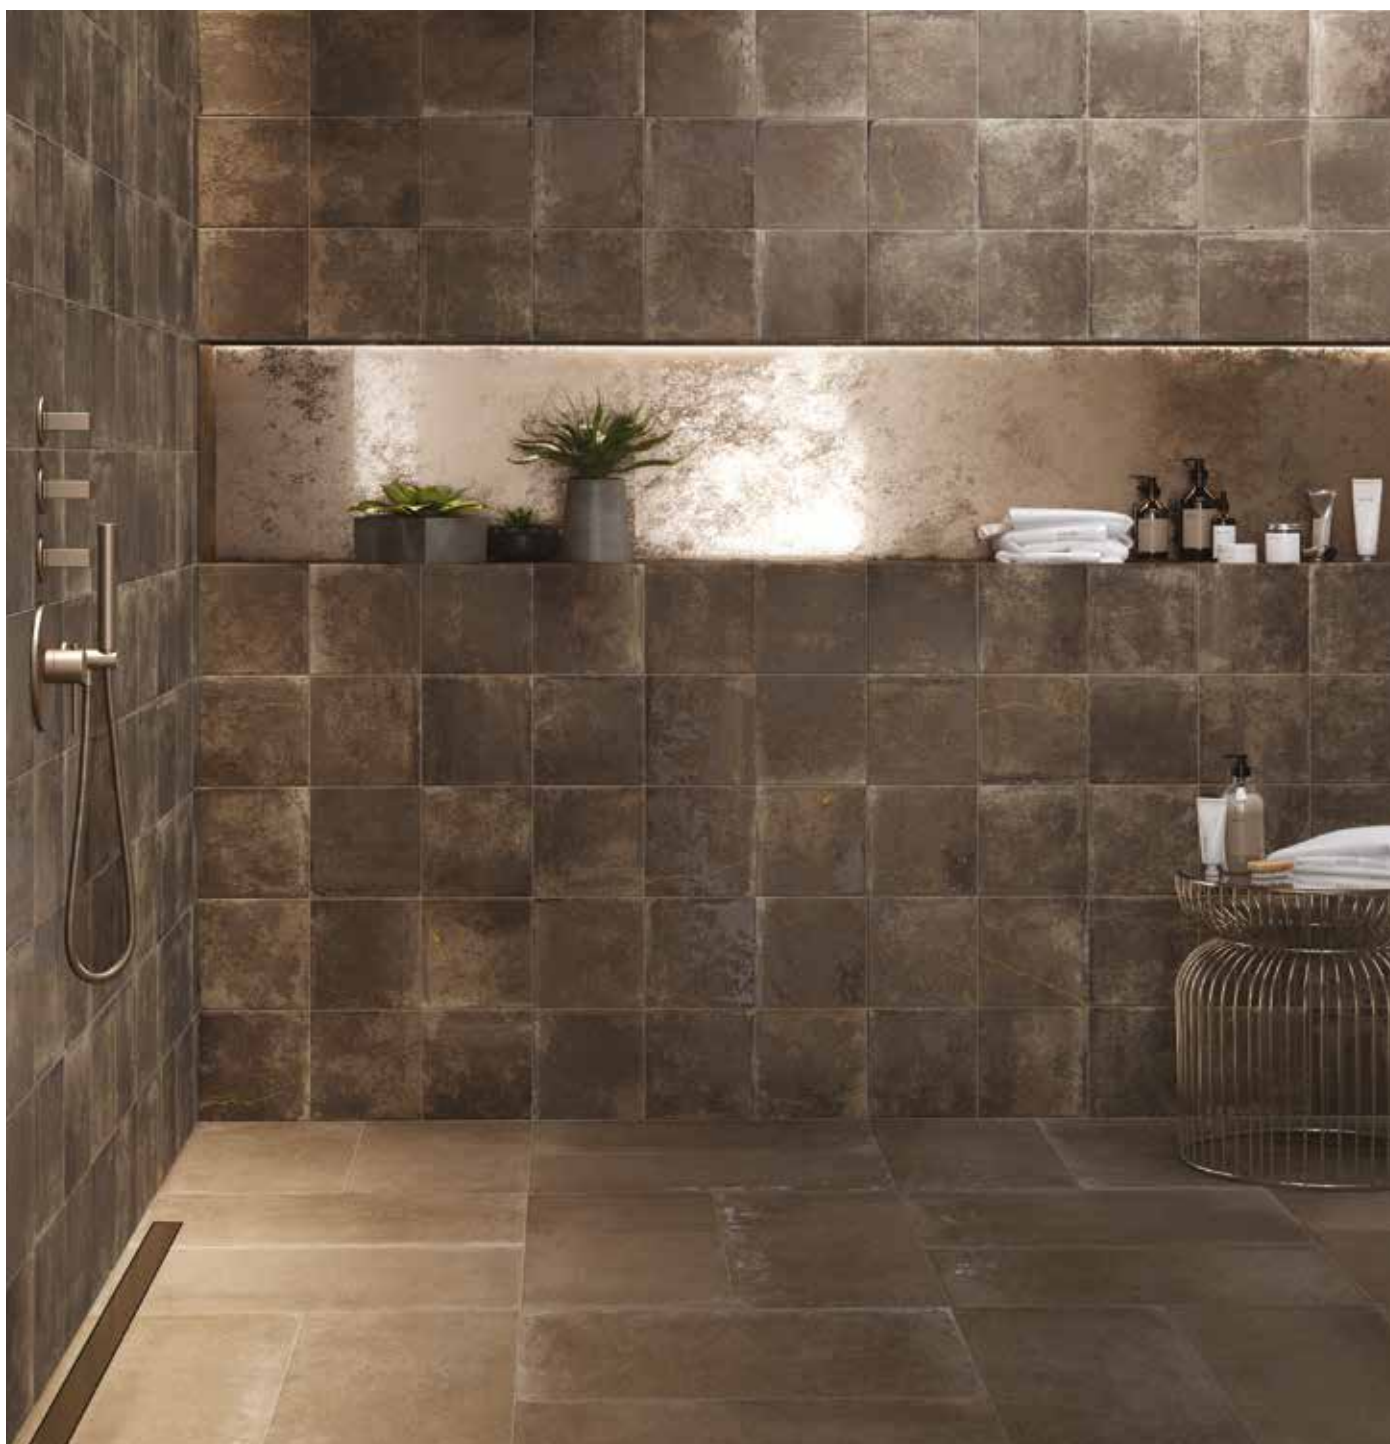

A commercial area dedicated to the wellness, the ash colour chosen as a neutral color in perfect harmony with the architectural concept of serenity.

WALL 8"X8" FLOOR 24"X24" RECTIFIED

Siena CENERE

WALL 8"X8", 24"X24" RECTIFIED FLOOR 24"X24" RECTIFIED

WALL 8"X8" FLOOR 12"X24" RECTIFIED

Siena COCCIO

The balance of the nuances provides a harmonious movement of the floor enhanced by the light structure of the rectified sizes. The turtle color has been selected for hospitality areas of very high level.