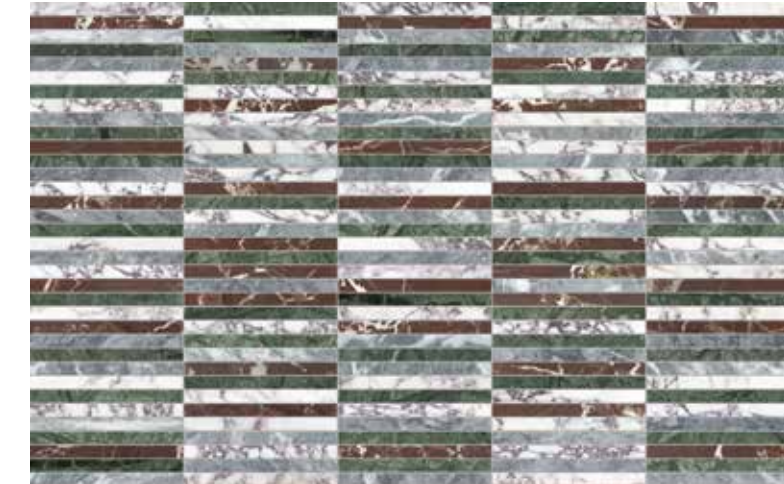

Honed + Polished Blend
(Viola Roccia, Aqua Intenso, Diosa Verde, Tuscano Rosso)

The Utopio Series features all Special Order Items