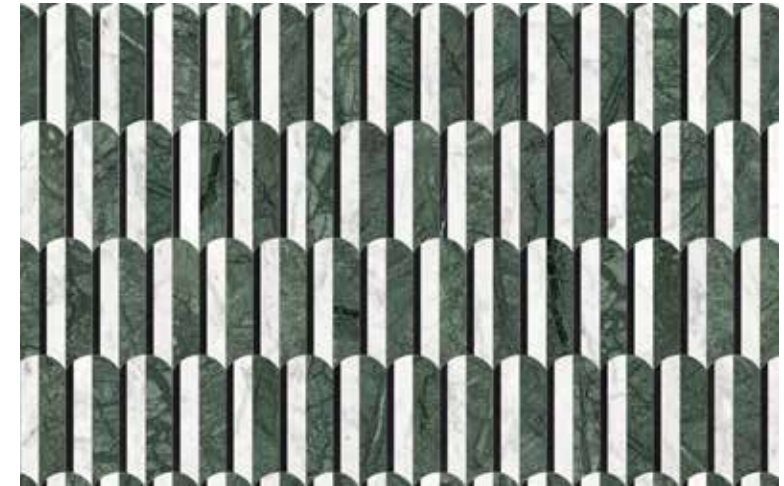

Polished
(Diosa Verde, Eterna Bianco, Galaxia Nero)

The Utopio Series features all Special Order Items