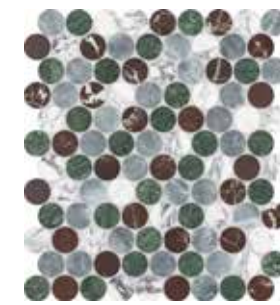

Dune
UPRHDU

Honed
(Cosmo Lumino, Avorio Crema, Tierra Halo, Anciano Grigio)

Polar
UPRHPO

Honed
(Cosmo Lumino, White Marble, Eterna Bianco, Aura Fresca)

Terra
UPRHTR

Honed + Polished Blend
(Tierra Halo, Anciano Grigio, Velutto Ash, Stark Carbon)