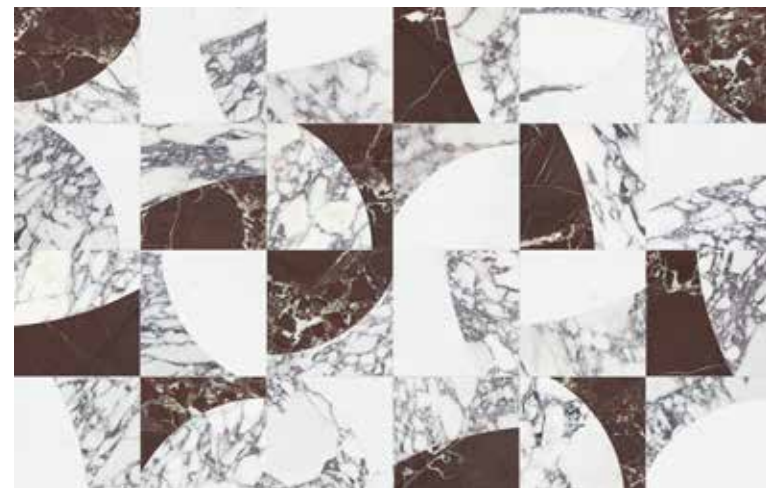

Dove
UEHD

Honed
(White Marble, Eterna Bianco, Aura Fresca)

Mist
UEHMI

Honed w/ Polished Accents
(Cosmo Lumino, Anciano Grigio, Stark Carbon)

Orchid
UEHO

Honed w/ Polished Accents
(White Marble, Viola Roccia, Tuscano Rosso)