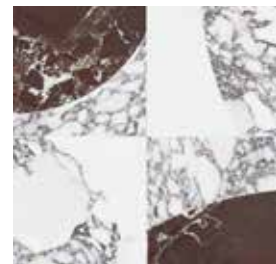

Dove
UEHD

Honed
(White Marble, Eterna Bianco, Aura Fresca)

Mist
UEHMI

Honed w/ Polished Accents
(Cosmo Lumino, Anciano Grigio, Stark Carbon)

Orchid
UEHO

Honed w/ Polished Accents
(White Marble, Viola Roccia, Tuscano Rosso)