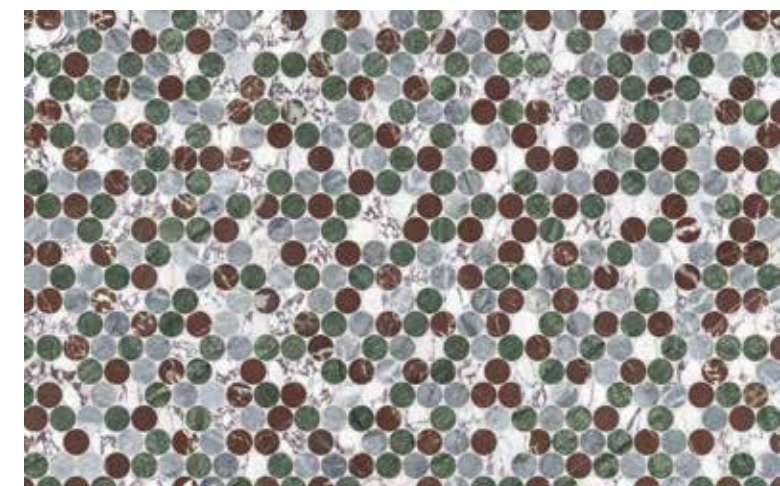

Honed + Polished Blend
(Viola Roccia, Aqua Intenso, Diosa Verde, Tuscano Rosso)

The Utopio Series features all Special Order Items