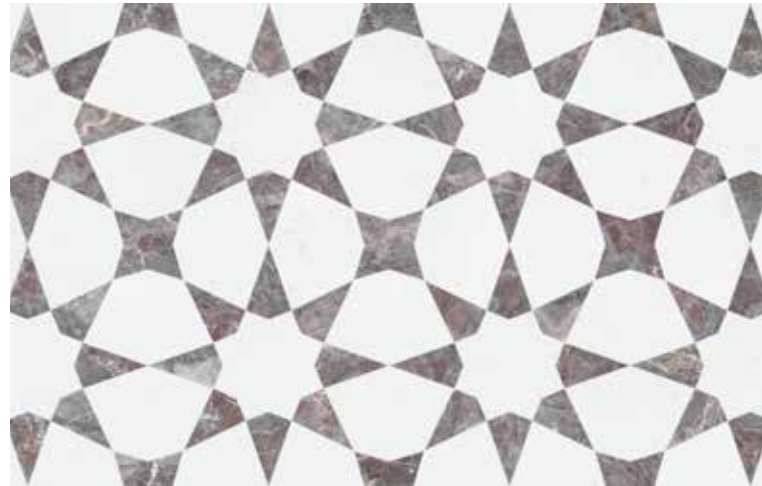

Utopio, Stellar Mosaics

This dual-tone pattern highlights an exclusive selection of natural stone. Set against a serene white canvas, the duality allows for a compelling contrast to emerge; showcasing the intricacies of each featured stone.

Honed
(White Marble, Sereno Burgundy)