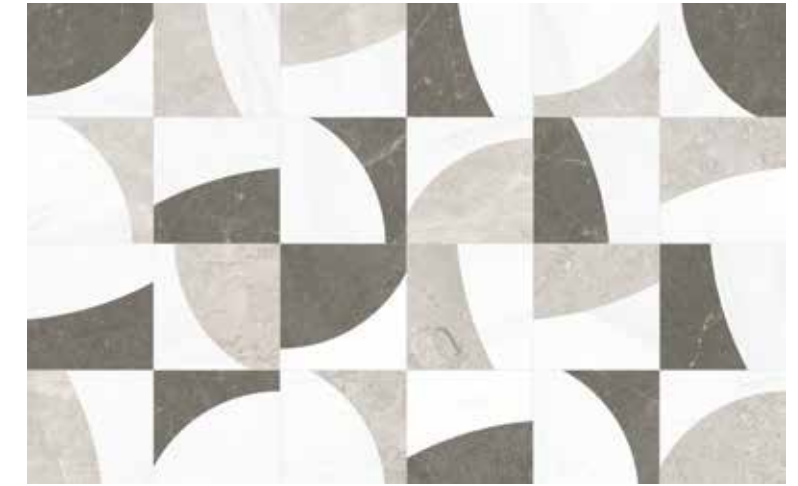

Honed w/ Polished Accents
(Cosmo Lumino, Anciano Grigio, Stark Carbon)