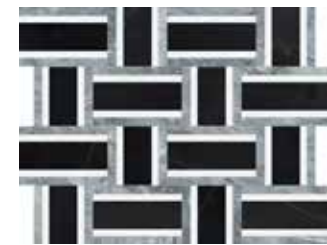

Monochromo
UCHMO