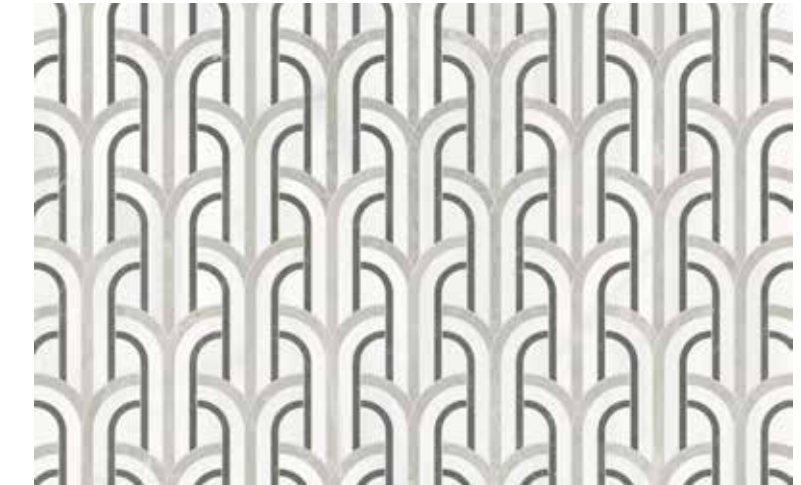

Polished w/ Honed Accents
(Anciano Grigio, Stark Carbon, Cosmo Lumino)