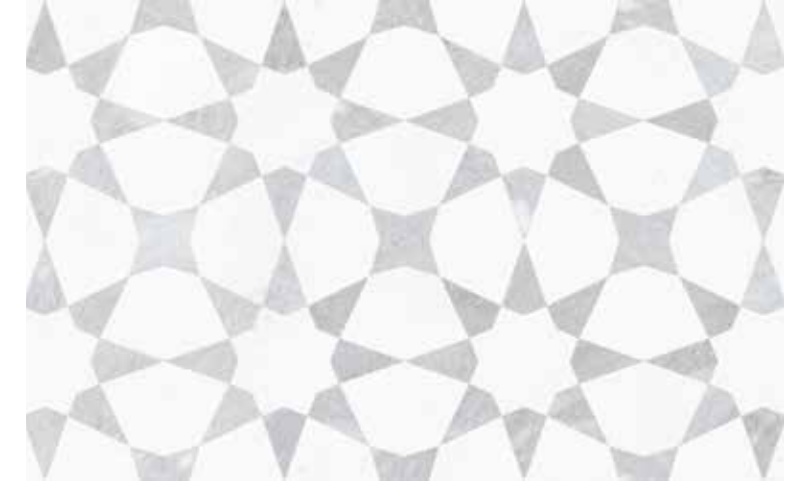

Honed
(White Marble, Aura Fresca)