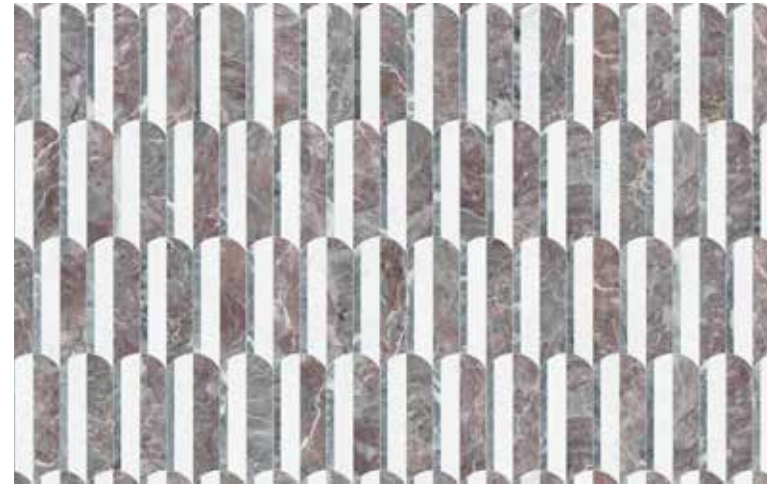

Utopio, Hydros Mosaics

Steady and reassuring. The cyclical nature of the Hydros mosaic is indicative of the ebb and flow of a tidal current. Colors distributed at a fixed interval evoke feelings of calm anticipation.

Honed
(Serenio Burgundy, White Marble, Aqua Intenso)