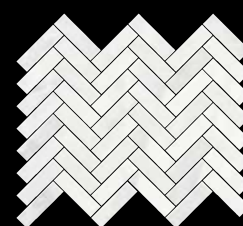

CDA2448EMWO
ELEGANCE MATTE
WHITE ONIX 24"x48"

CDA2448EPWO
ELEGANCE POLISHED
WHITE ONIX 24"x48"

CDAEHMWO
ELEGANCE HEX
MATTE WHITE ONIX 2"

CDAEIMWO
ELEGANCE INTAR HEX
MATTE WHITE ONIX 4"

CDAEHBWO
ELEGANCE HERRINGBONE
MATTE WHITE ONIX 1"x3"

CDAEHPWO
ELEGANCE HEX
POLISHED WHITE ONIX 2"

CDAEIPWO
ELEGANCE INTAR HEX
POLISHED WHITE ONIX 4"

CDAEHPWO
ELEGANCE HERRINGBONE
POLISHED WHITE ONIX 1"x3"

CDA12EBNMWO
ELEGANCE BN
MATTE WHITE ONIX 3"x12"

CDA24EBNMWO
ELEGANCE BN
MATTE WHITE ONIX 2.75"x24"

CDA12EBNPWO
ELEGANCE BN
POLISHED WHITE ONIX 3"x12"

CDA24EBNPWO
ELEGANCE BN
POLISHED WHITE ONIX 2.75"x24"

The polished finish is recommended for wall coverings or for the floors of residential bathrooms. Specifically, floor coverings in this material must not be subjected to excessively heavy traffic and must never be in direct contact with outdoor areas. As is often the case with natural stones, any spots on the surface or any unevenness in shine are typical characteristics of the product, deriving from the process used.