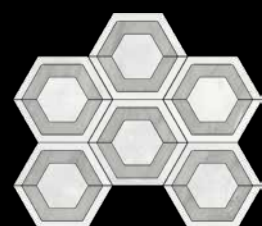

polished

elegance white onyx

CDA412EMWO
ELEGANCE MATTE
WHITE ONIX 4"x12"

CDA1224EMWO
ELEGANCE MATTE
WHITE ONIX 12"x24"

CDA412EPWO
ELEGANCE POLISHED
WHITE ONIX 4"x12"

CDA1224EPWO
ELEGANCE POLISHED
WHITE ONIX 12"x24"

CDA2448EMWO
ELEGANCE MATTE
WHITE ONIX 24"x48"

CDA2448EPWO
ELEGANCE POLISHED
WHITE ONIX 24"x48"

CDAEHMWO
ELEGANCE HEX
MATTE WHITE ONIX 2"

CDAEIMWO
ELEGANCE INTAR HEX
MATTE WHITE ONIX 4"

CDAEHBWO
ELEGANCE HERRINGBONE
MATTE WHITE ONIX 1"x3"

CDAEHPWO
ELEGANCE HEX
POLISHED WHITE ONIX 2"

CDAEIPWO
ELEGANCE INTAR HEX
POLISHED WHITE ONIX 4"

CDAEHPWO
ELEGANCE HERRINGBONE
POLISHED WHITE ONIX 1"x3"

CDA12EBNMWO
ELEGANCE BN
MATTE WHITE ONIX 3"x12"

CDA24EBNMWO
ELEGANCE BN
MATTE WHITE ONIX 2.75"x24"