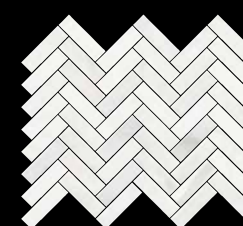

CDA2448EMWO
ELEGANCE MATTE
WHITE ONIX 24"x48"

CDA2448EPWO
ELEGANCE POLISHED
WHITE ONIX 24"x48"

CDAEHMWO
ELEGANCE HEX
MATTE WHITE ONIX 2"

CDAEIMWO
ELEGANCE INTAR HEX
MATTE WHITE ONIX 4"

CDAEHBWO
ELEGANCE HERRINGBONE
MATTE WHITE ONIX 1"x3"

CDAEHPWO
ELEGANCE HEX
POLISHED WHITE ONIX 2"

CDAEIPWO
ELEGANCE INTAR HEX
POLISHED WHITE ONIX 4"

CDAEHPWO
ELEGANCE HERRINGBONE
POLISHED WHITE ONIX 1"x3"

CDA12EBNMWO
ELEGANCE BN
MATTE WHITE ONIX 3"x12"

CDA24EBNMWO
ELEGANCE BN
MATTE WHITE ONIX 2.75"x24"

CDA12EBNPWO
ELEGANCE BN
POLISHED WHITE ONIX 3"x12"

CDA24EBNPWO
ELEGANCE BN
POLISHED WHITE ONIX 2.75"x24"

The polished finish is recommended for wall coverings or for the floors of residential bathrooms. Specifically, floor coverings in this material must not be subjected to excessively heavy traffic and must never be in direct contact with outdoor areas. As is often the case with natural stones, any spots on the surface or any unevenness in shine are typical characteristics of the product, deriving from the process used.