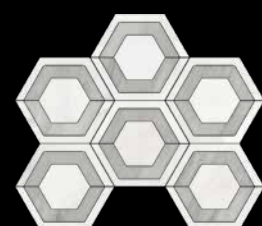

CDA2448EMWO
ELEGANCE MATTE
WHITE ONIX 24"x48"

CDA2448EPWO
ELEGANCE POLISHED
WHITE ONIX 24"x48"

CDAEHMWO
ELEGANCE HEX
MATTE WHITE ONIX 2"

CDAEIMWO
ELEGANCE INTAR HEX
MATTE WHITE ONIX 4"

CDAEHBWO
ELEGANCE HERRINGBONE
MATTE WHITE ONIX 1"x3"

CDAEHPWO
ELEGANCE HEX
POLISHED WHITE ONIX 2"

CDAEIPWO
ELEGANCE INTAR HEX
POLISHED WHITE ONIX 4"

CDAEHPWO
ELEGANCE HERRINGBONE
POLISHED WHITE ONIX 1"x3"

CDA12EBNMWO
ELEGANCE BN
MATTE WHITE ONIX 3"x12"

CDA24EBNMWO
ELEGANCE BN
MATTE WHITE ONIX 2.75"x24"