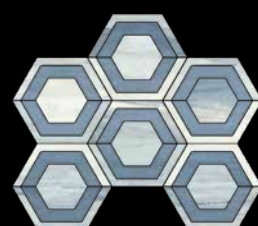

polished

elegance iconic blue

CDA412EMIB
ELEGANCE MATTE
ICONIC BLUE 4"x12"

CDA1224EMIB
ELEGANCE MATTE
ICONIC BLUE 12"x24"

CDA2448EMIB
ELEGANCE MATTE
ICONIC BLUE 24"x48"

CDA412EPIB
ELEGANCE POLISHED
ICONIC BLUE 4"x12"

CDA1224EPIB
ELEGANCE POLISHED
ICONIC BLUE 12"x24"

CDA2448EPIB
ELEGANCE POLISHED
ICONIC BLUE 24"x48"

CDAEHMIB
ELEGANCE HEX
MATTE ICONIC BLUE 2"

CDAEIHMB
ELEGANCE INTAR HEX
MATTE ICONIC BLUE 4"

CDAEHBMB
ELEGANCE HERRINGBONE
MATTE ICONIC BLUE 1"x3"

CDAEHPB
ELEGANCE HEX
POLISHED ICONIC BLUE 2"

CDAEIHPIB
ELEGANCE INTAR HEX
POLISHED ICONIC BLUE 4"

CDAEHBPIB
ELEGANCE HERRINGBONE
POLISHED ICONIC BLUE 1"x3"

CDA12EBNMIB
ELEGANCE BN
MATTE ICONIC BLUE 3"x12"