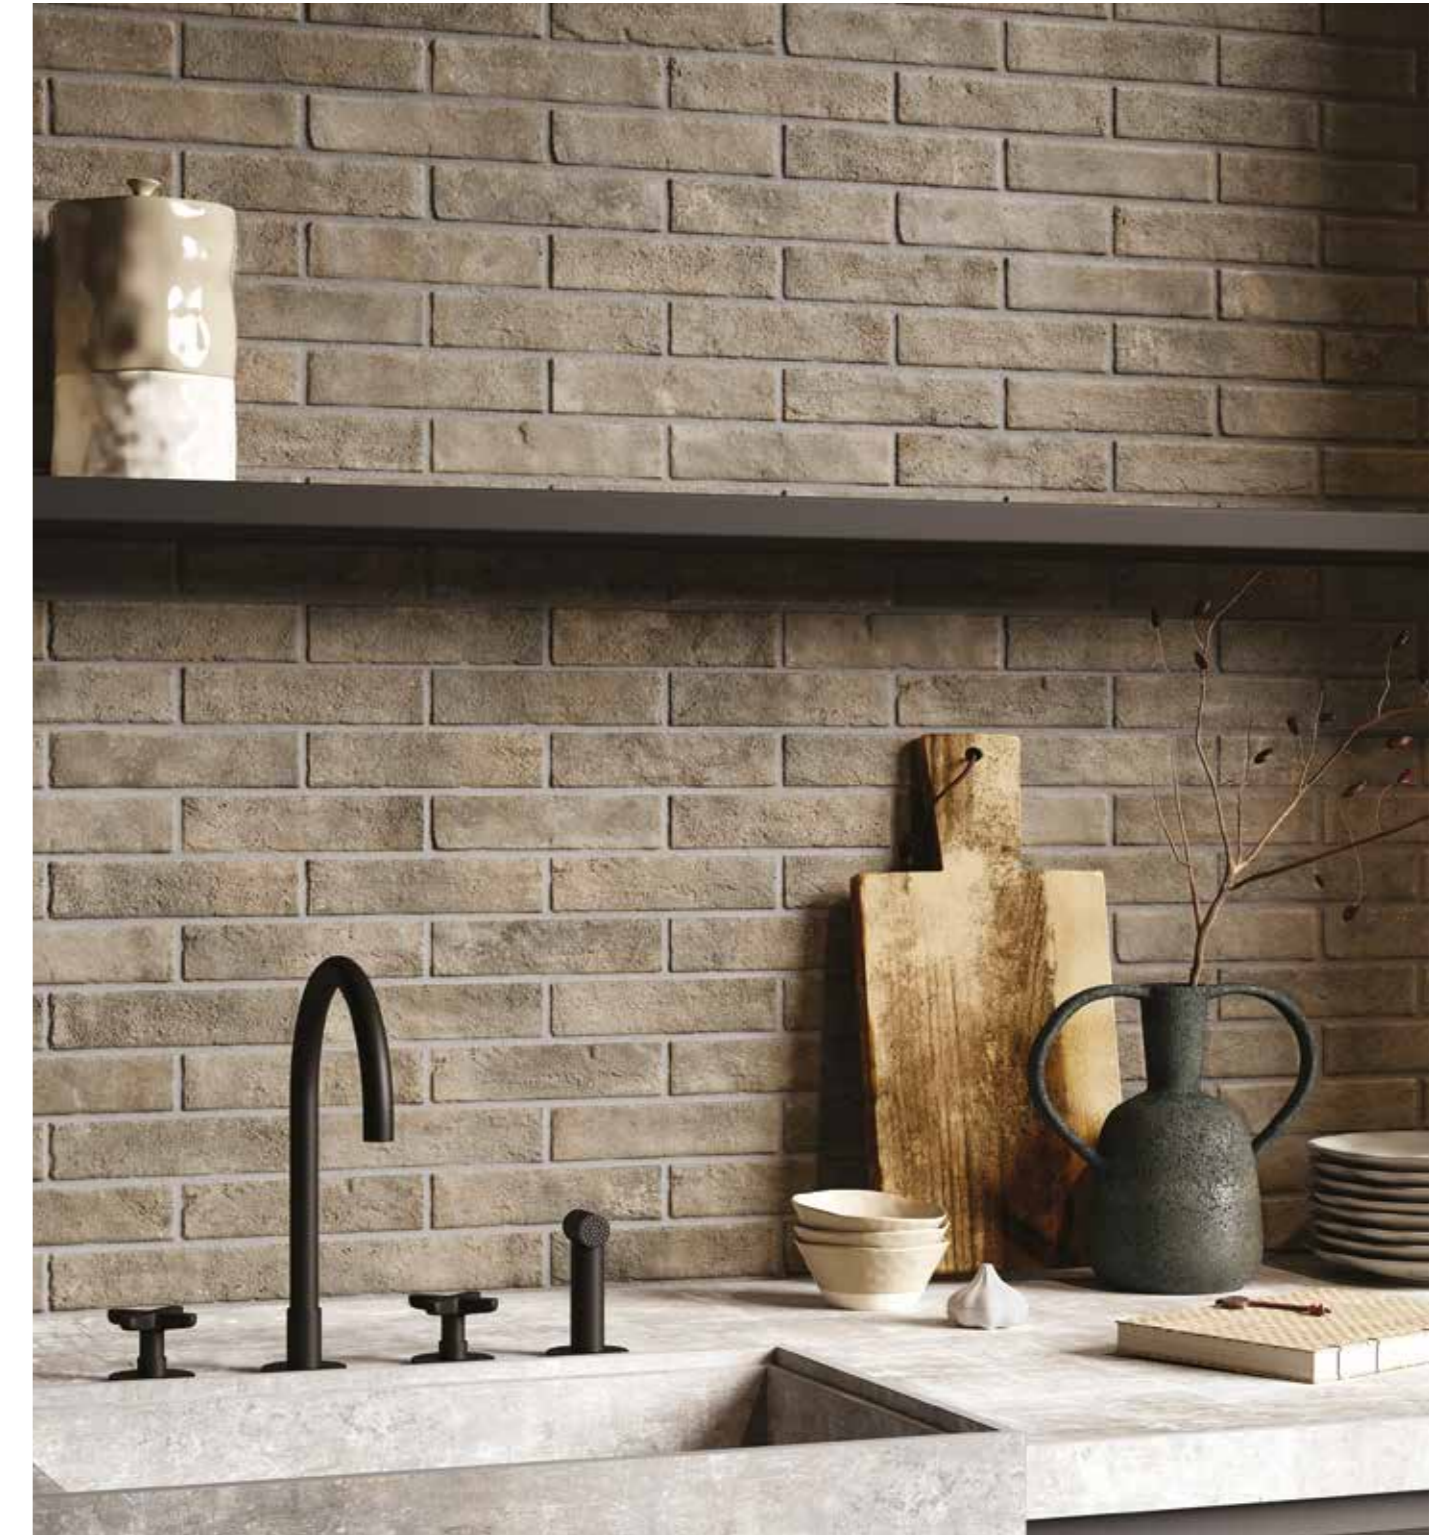

OLD TOWNE

beige

CDA2100TB
OLD TOWNE
BEIGE
2 1/3"x10"

CDA5100TB
OLD TOWNE
BEIGE
5"x10"

grey

CDA2100TG
OLD TOWNE
GREY
2 1/3"x10"

CDA5100TG
OLD TOWNE
GREY
5"x10"

mud

glazed porcelain

OLD TOWNE

keep in touch

CERAMICHE D'ARTE
MADE IN ITALY
www.bfceramics.com

OLD TOWNE

CERAMICHE D'ARTE
MADE IN ITALY