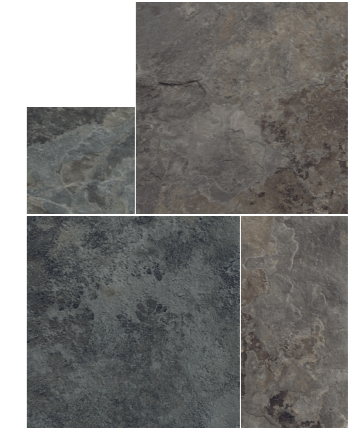

HEX MOSAIC

14"x15" rect.
ECHSR

MODULE A

24"x24" 57.1%
12"x24" 28.6%
12"x12" 14.3%

MODULE B

24"x24" 72.7%
12"x24" 18.2%
12"x12" 9.1%

MODULE C

24"x24" 57.1%
12"x24" 28.6%
12"x12" 14.3%