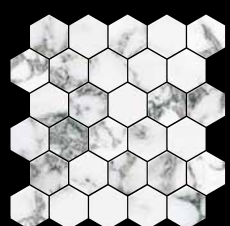

# elegance arabescato

CDA2448EMA  
ELEGANCE MATTE  
ARABESCATO 24"x48"

CDA412EMA  
ELEGANCE MATTE  
ARABESCATO 4"x12"

CDA1224EMA  
ELEGANCE MATTE  
ARABESCATO 12"x24"

CDA2448EPA  
ELEGANCE POLISHED  
ARABESCATO 24"x48"

CDA412EPA  
ELEGANCE POLISHED  
ARABESCATO 4"x12"

CDA1224EPA  
ELEGANCE POLISHED  
ARABESCATO 12"x24"

CDAEHMA  
ELEGANCE HEX  
MATTE ARABESCATO 2"

CDAEIHMA  
ELEGANCE INTAR HEX  
MATTE ARABESCATO 4"

CDAEHBMA  
ELEGANCE HERRINGBONE  
MATTE ARABESCATO 1"x3"