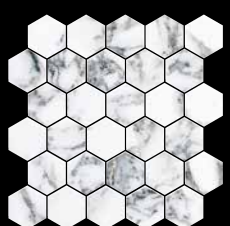

# elegance arabescato

CDA2448EMA  
ELEGANCE MATTE  
ARABESCATO 24"x48"

CDA412EMA  
ELEGANCE MATTE  
ARABESCATO 4"x12"

CDA1224EMA  
ELEGANCE MATTE  
ARABESCATO 12"x24"

CDA2448EPA  
ELEGANCE POLISHED  
ARABESCATO 24"x48"

CDA412EPA  
ELEGANCE POLISHED  
ARABESCATO 4"x12"

CDA1224EPA  
ELEGANCE POLISHED  
ARABESCATO 12"x24"

CDAEHMA  
ELEGANCE HEX  
MATTE ARABESCATO 2"

CDAEIHMA  
ELEGANCE INTAR HEX  
MATTE ARABESCATO 4"

CDAEHBMA  
ELEGANCE HERRINGBONE  
MATTE ARABESCATO 1"x3"

CDAEHPA  
ELEGANCE HEX  
POLISHED ARABESCATO 2"

CDAEIHPA  
ELEGANCE INTAR HEX  
POLISHED ARABESCATO 4"

CDAEHBPA  
ELEGANCE HERRINGBONE  
POLISHED ARABESCATO 1"x3"

CDA12EBNMA  
ELEGANCE BN  
MATTE ARABESCATO 3"x12"