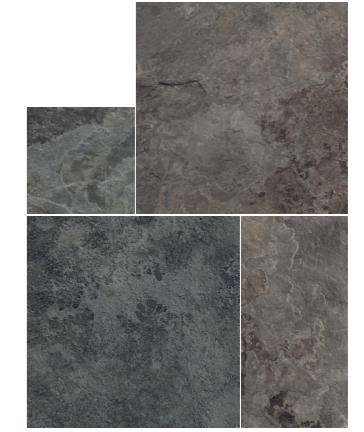

MODULE B

24"x24" 72.7%
12"x24" 18.2%
12"x12" 9.1%