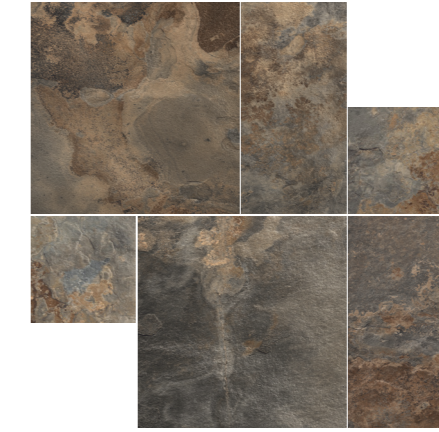

MODULE A

24"x24" 57.1%
12"x24" 28.6%
12"x12" 14.3%