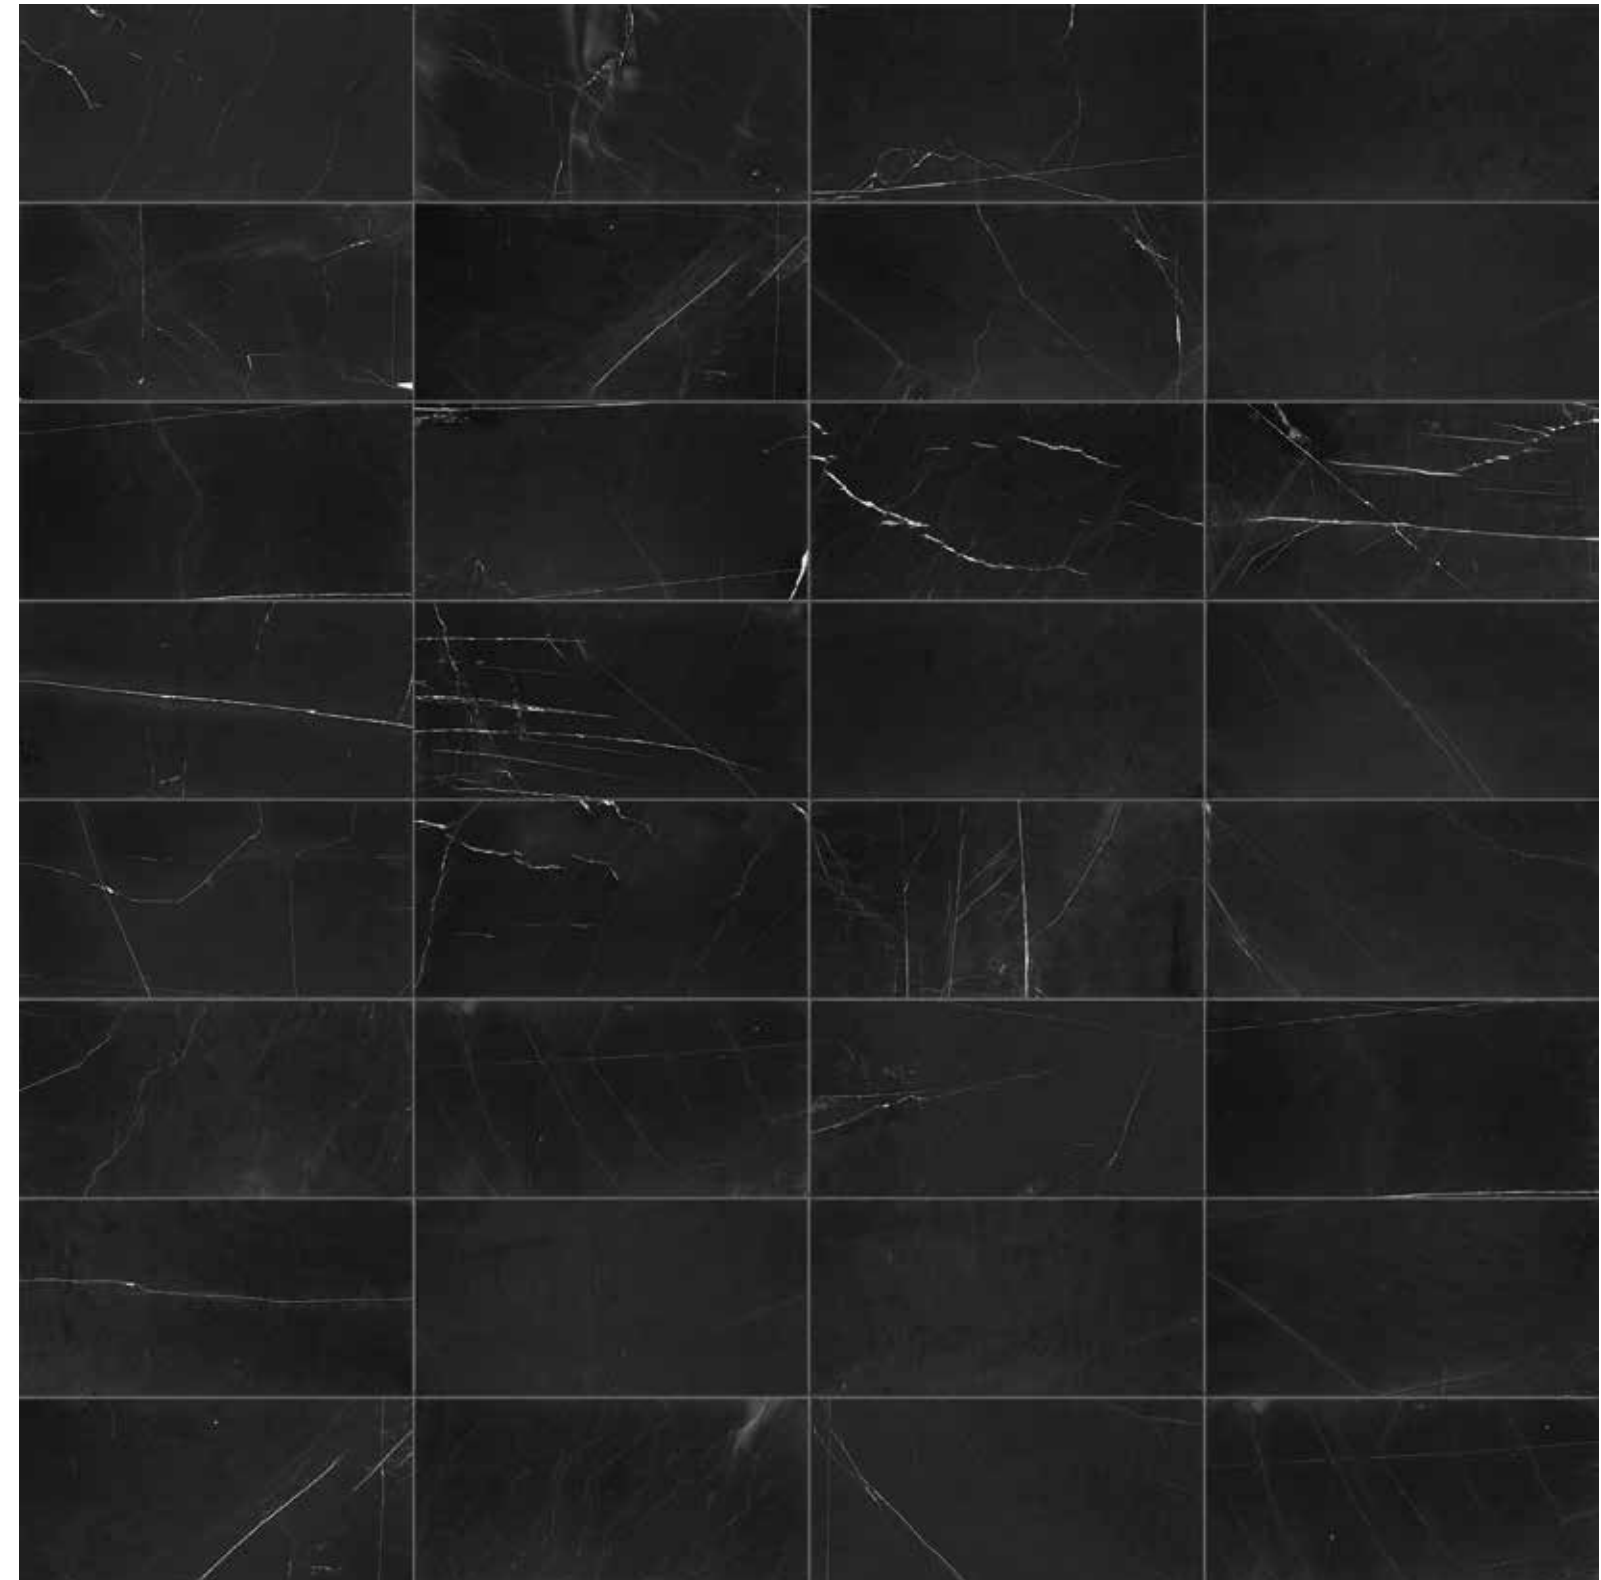

Formats and finishes at a glance

Mosaics

Trim

Galaxia Nero

NATURAL STONE TILE VARIATION

The Marble Series features all Special Order Items