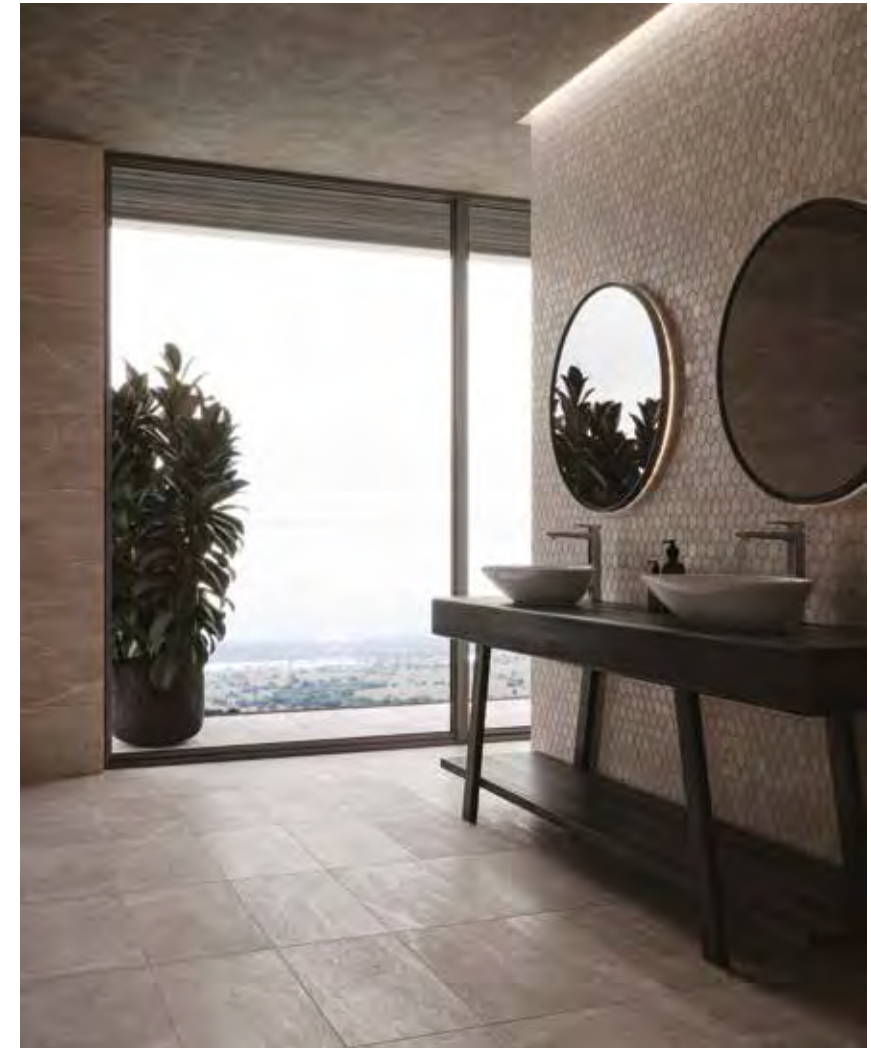

2 in
Hexagon Mosaic
Honed: M2HMA

Trim

1/2 x 12 in
Deco-Bar
Honed: MMDBMA

Moscato Argento

NATURAL STONE TILE VARIATION

The Marble Series features all Special Order Items

Ritz Gray, Marble.

Exclusive marble surfaces, the perfect balance between modernity and tradition.