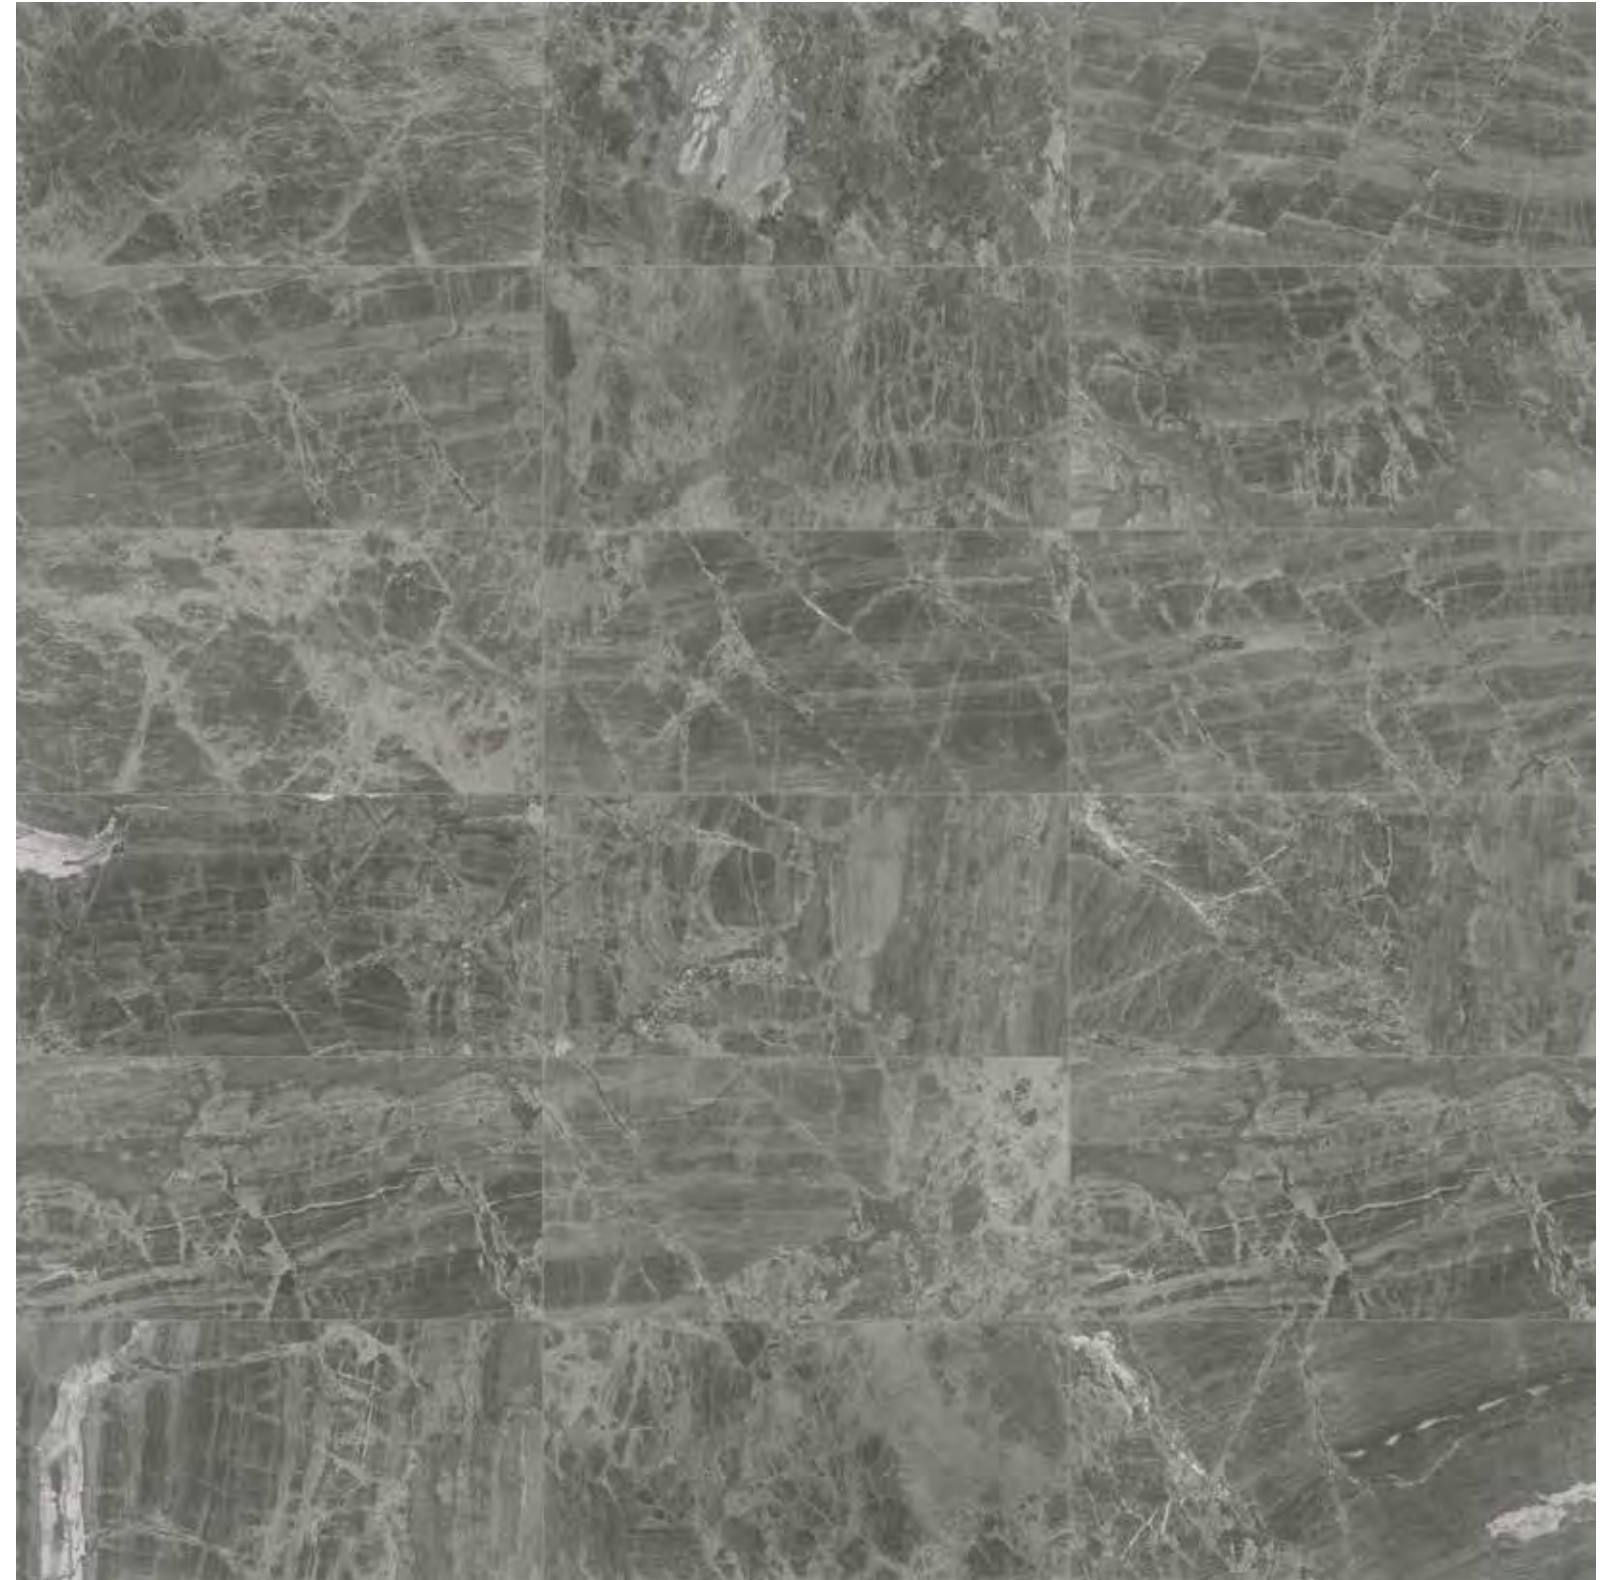

Gemma Mystique

NATURAL STONE TILE VARIATION

The Marble Series features all Special Order Items