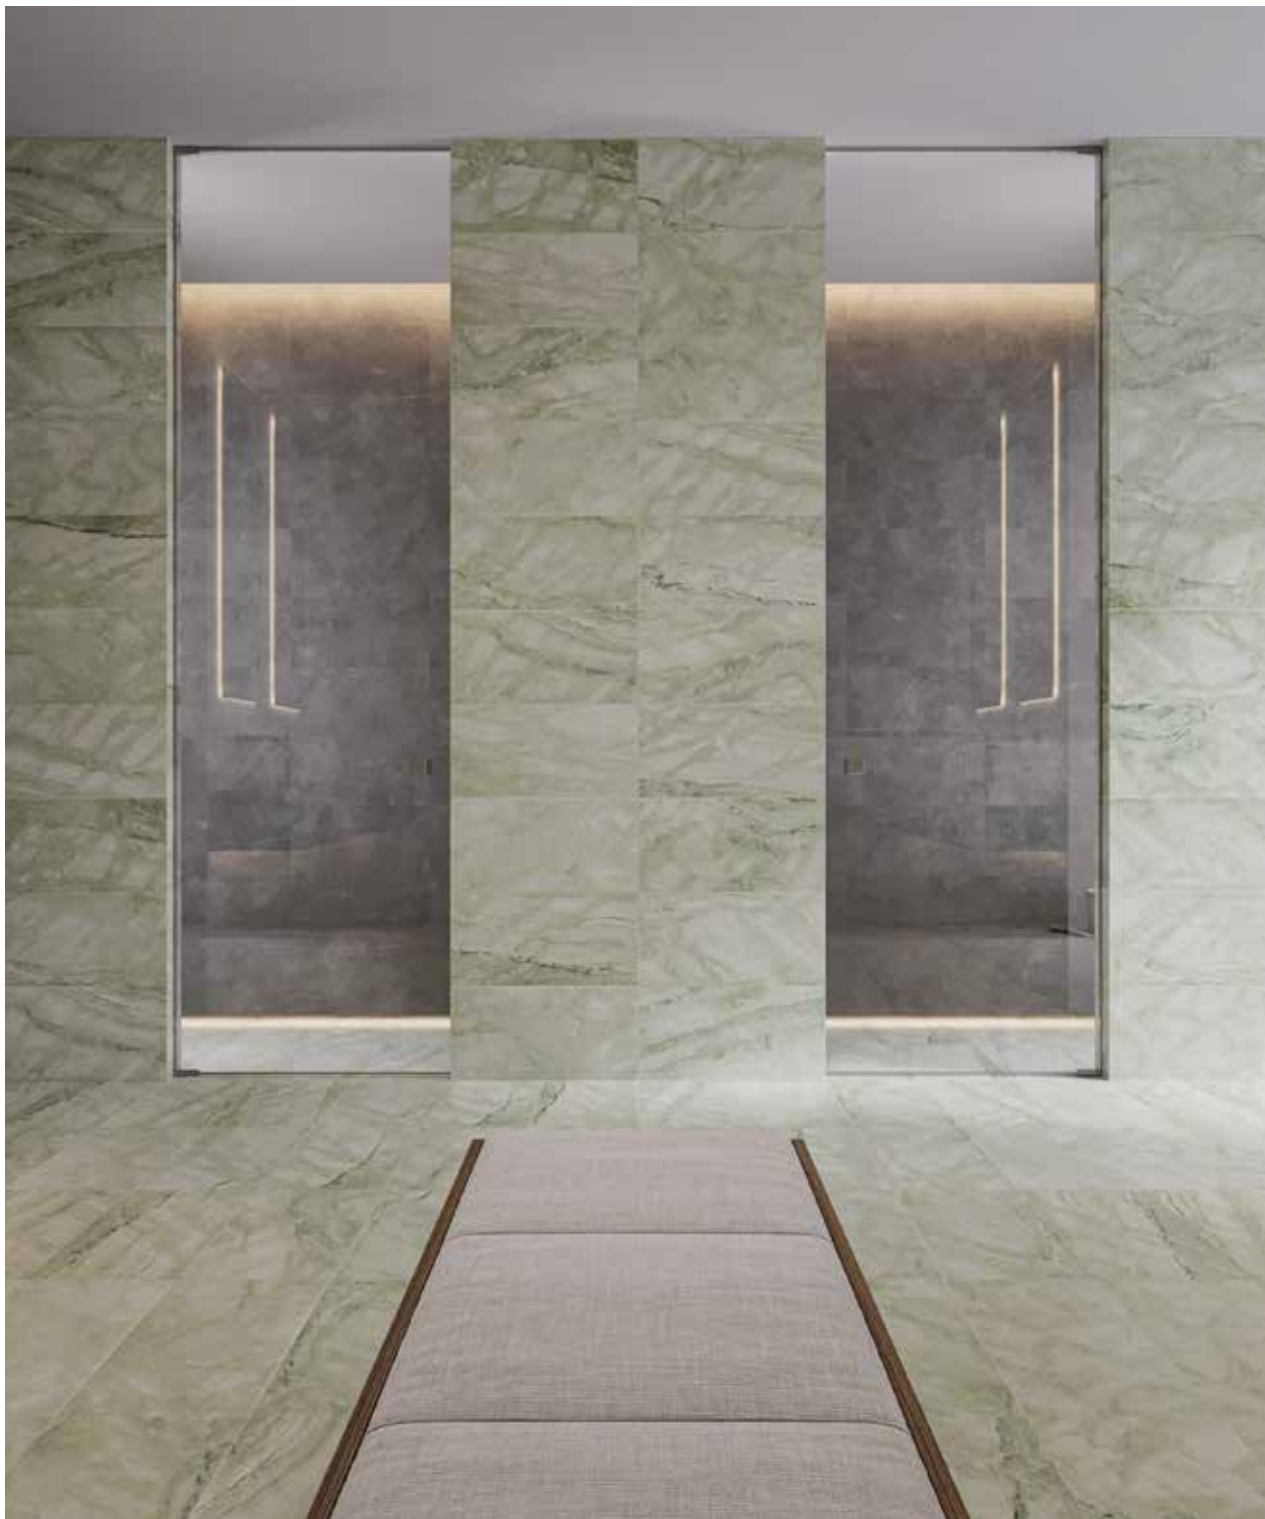

Lilac Volta

NATURAL STONE TILE VARIATION

The Marble Series features all Special Order Items

Moscato Argento, Marble.

Subtle seafoam hues harmoniously mingle with cool, radiant grey tones that exudes an air of sophistication and elegance.