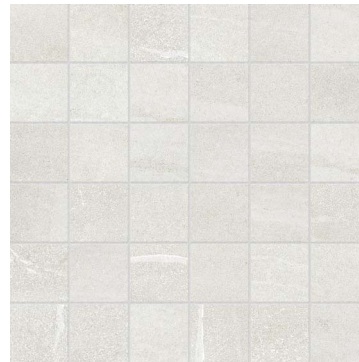

2" x 2" CRUX IVORY HD PORCELAIN MOSAICS
BFP22CI