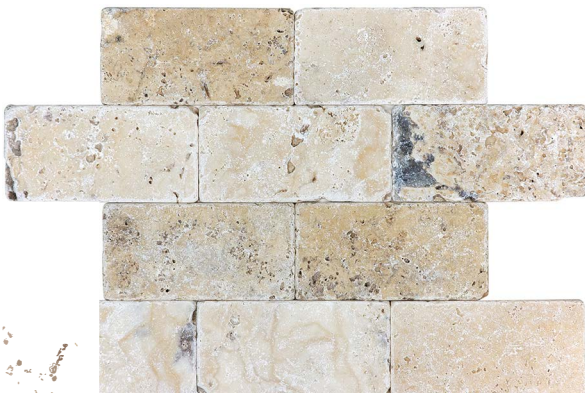

TUMBLLED PICASSO TRAVERTINE

12" x 12"
TM1212P

6" x 6"
TM66P

4" x 4"
TM44P

2" x 2" Mosaics
TM22P

Roman Pattern Mosaics
TMRPP

2" x 4" Brick Mosaics
TM24P

3" x 6"
TM36P

5/8" x 12" Mini Pencil
TMPFHP

2" x 12" Aspencos Chair Rail
T212ACRFHP

*Our Silver Ash Mini Pencil and Chair Rail are stocked in our Northern Warehouse, please allow **7-10 days** for transfer.