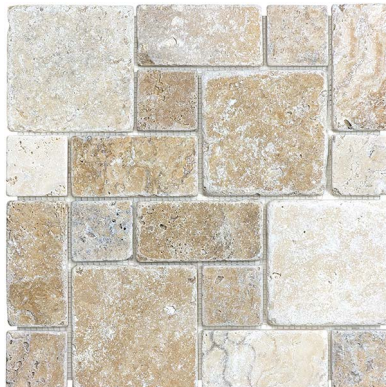

TUMBLLED PICASSO TRAVERTINE

12" x 12"
TM1212P

6" x 6"
TM66P

4" x 4"
TM44P

2" x 2" Mosaics
TM22P

Roman Pattern Mosaics
TMRPP

2" x 4" Brick Mosaics
TM24P

3" x 6"
TM36P

5/8" x 12" Mini Pencil
TMPFHP

2" x 12" Aspencos Chair Rail
T212ACRFHP

*Our Silver Ash Mini Pencil and Chair Rail are stocked in our Northern Warehouse, please allow **7-10 days** for transfer.