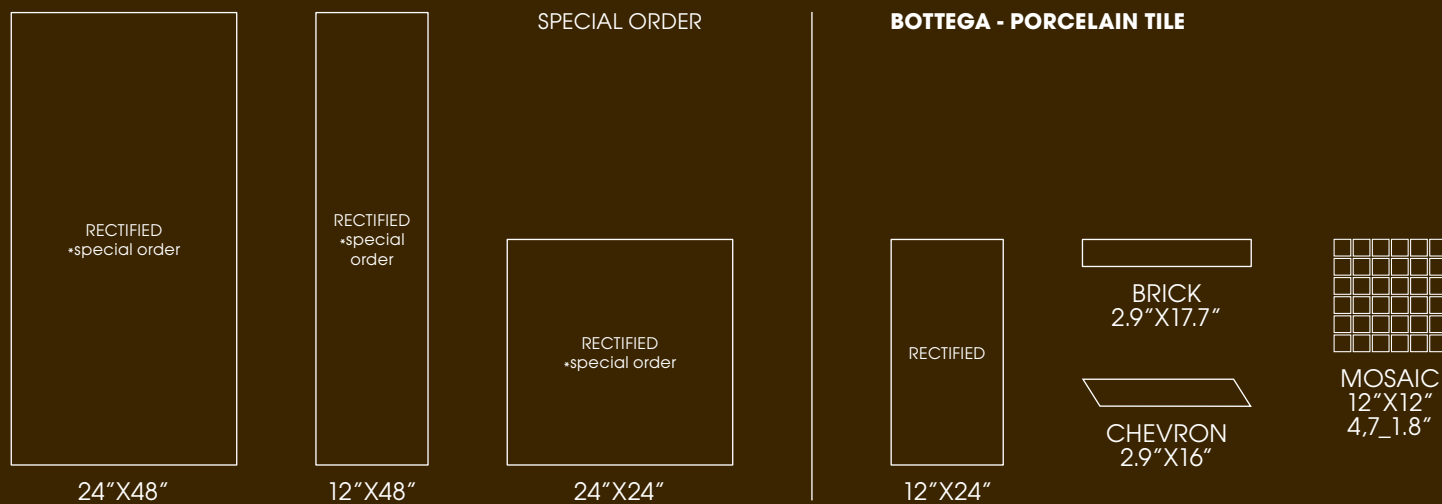

FLOOR 12"X24" RECTIFIED

Stone Revolution SOAP STONE

WALL CHEVRON 2.9"X16" FLOOR 12"X48" RECTIFIED

Stone Revolution PIERRE BLEUE

FLOOR BRICK 2.9"x17.7"

Stone Revolution PIERRE BLEUE

FIVE STONES IN AN EXCLUSIVE LINE IN PORCELAIN STONEWARE, VERSATILE, CONTEMPORARY,  
AND ORIENTED TO THE ARCHITECTURE.  
"THE SURFACE" THAT GIVES THE PRODUCT HIGH RESILIANCE AND CLARITY  
AS WELL AS BEAUTIFUL DESIGN FEATURES.

12"X24" Slip resistance R10 - B - Dynamic coefficient of friction >0.42

Chevron  
2.9"X16"

Brick  
2.9"X17.7"

Mosaic 4,7\_1,8"  
12"X12"

WALL BRICK 2.9"x17.7" FLOOR 24"X48" RECTIFIED

Stone Revolution D'AVOLA

WALL CHEVRON 2.9"X16" FLOOR 24"X24" RECTIFIED

Stone Revolution LIMESTONE

FLOOR 12"X48" RECTIFIED

Stone Revolution PIASENTINA

**D'AVOLA**

- B70128 -24"x48" RECTIFIED
- B70135 -12"x48" RECTIFIED
- B70142 -24"X24" RECTIFIED
- B70149 12"X24" RECTIFIED
- B70156 BRICK 2.9"x17.7"
- B70163 CHEVRON 2.9"x16"
- B70170 MOSAIC 1.8"\_12"X12"