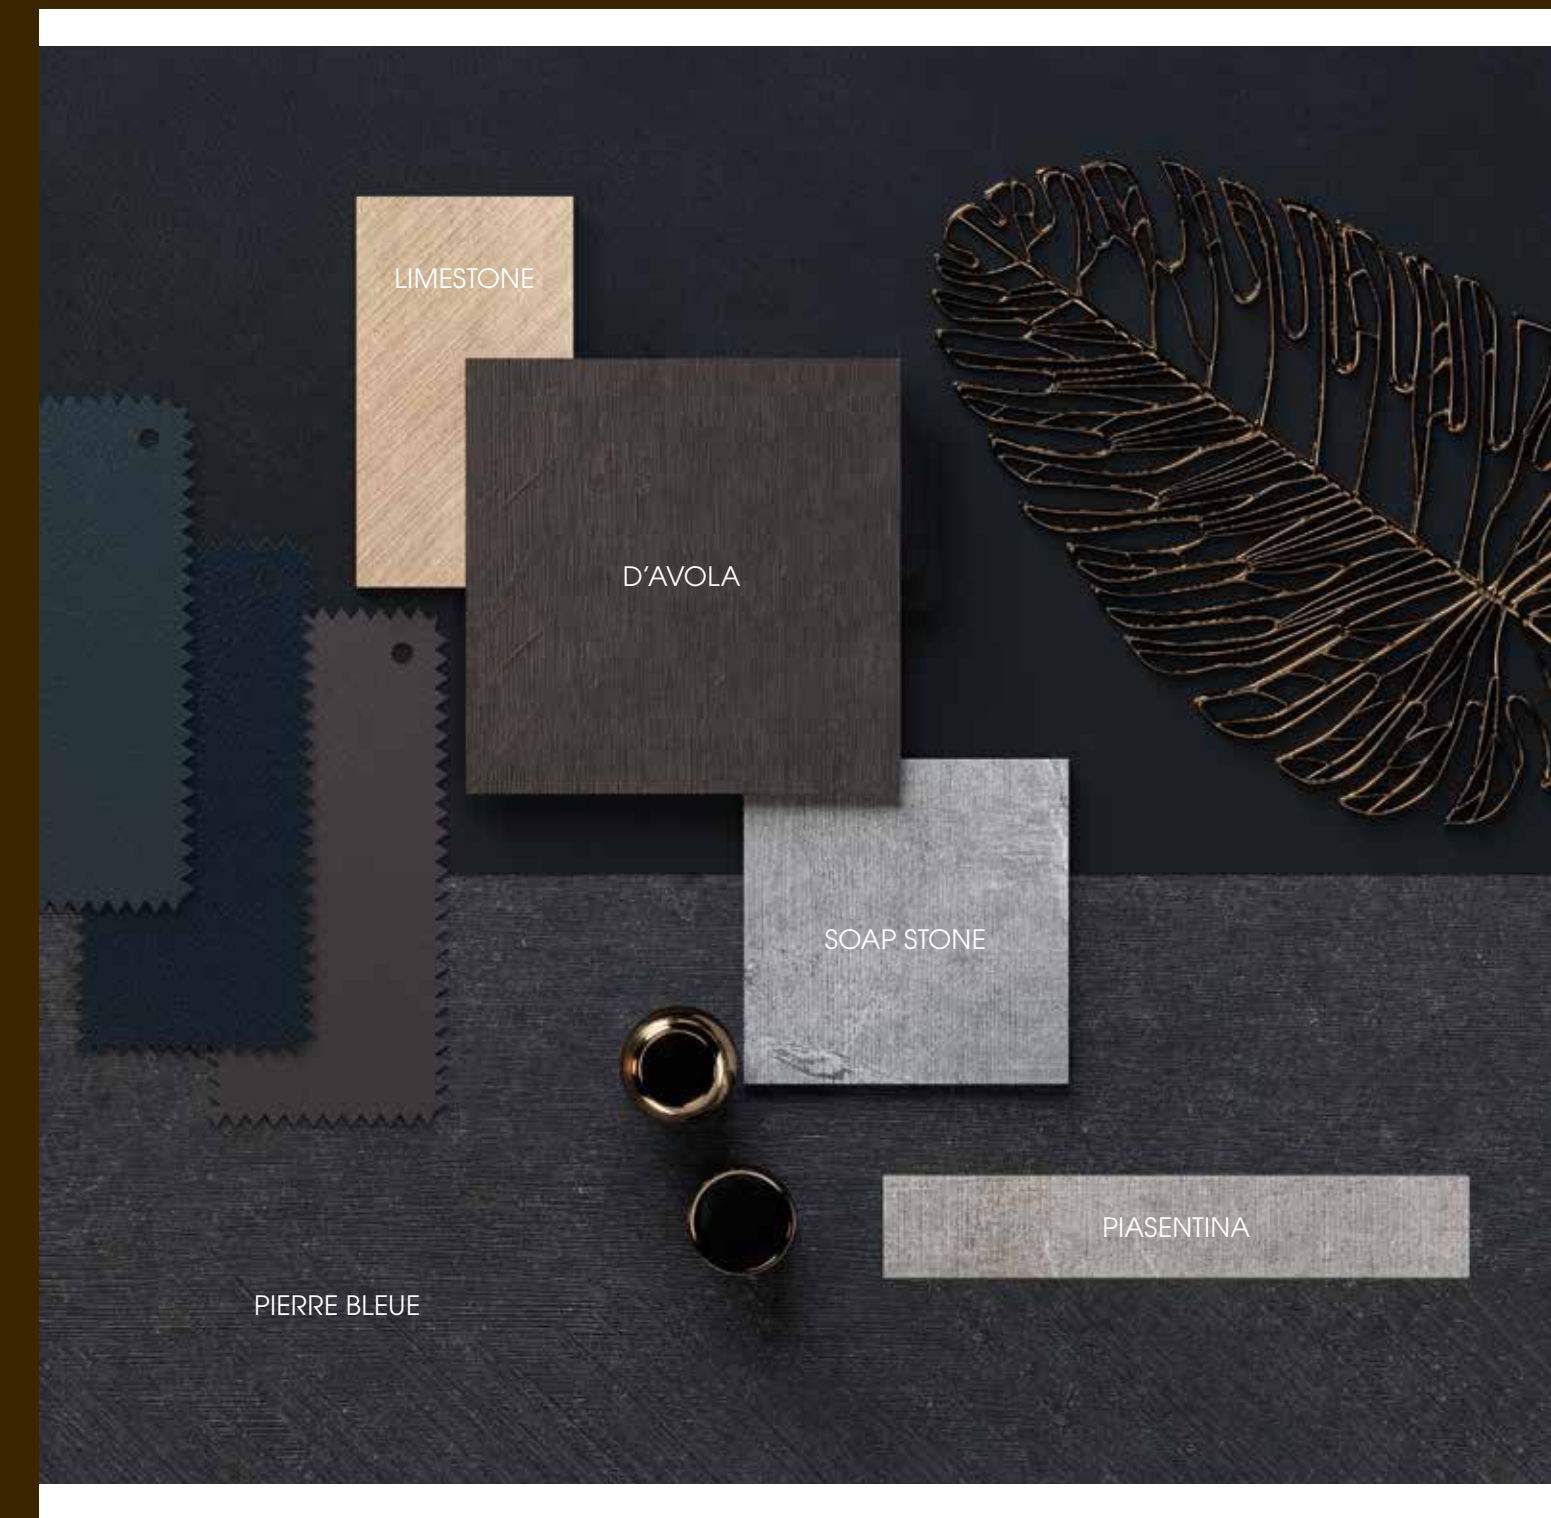

FLOOR 12"X24" RECTIFIED

Stone Revolution SOAP STONE

WALL CHEVRON 2.9"X16" FLOOR 12"X48" RECTIFIED

Stone Revolution PIERRE BLEUE

FLOOR BRICK 2.9"x17.7"

Stone Revolution PIERRE BLEUE

FIVE STONES IN AN EXCLUSIVE LINE IN PORCELAIN STONEWARE, VERSATILE, CONTEMPORARY,  
AND ORIENTED TO THE ARCHITECTURE.  
"THE SURFACE" THAT GIVES THE PRODUCT HIGH RESILIANCE AND CLARITY  
AS WELL AS BEAUTIFUL DESIGN FEATURES.

WALL CHEVRON 2.9"X16" FLOOR 24"X24" RECTIFIED

Stone Revolution LIMESTONE

FLOOR 12"X48" RECTIFIED

Stone Revolution PIASENTINA

**D'AVOLA**

- B70128 -24"x48" RECTIFIED
- B70135 -12"x48" RECTIFIED
- B70142 -24"X24" RECTIFIED
- B70149 12"X24" RECTIFIED
- B70156 BRICK 2.9"x17.7"
- B70163 CHEVRON 2.9"x16"
- B70170 MOSAIC 1.8"\_12"X12"

**SOAP STONE**

- B70132 -24"x48" RECTIFIED
- B70139 -12"x48" RECTIFIED
- B70146 -24"X24" RECTIFIED
- B70153 12"X24" RECTIFIED
- B70160 BRICK 2.9"x17.7"
- B70167 CHEVRON 2.9"x16"
- B70174 MOSAIC 1.8"\_12"X12"