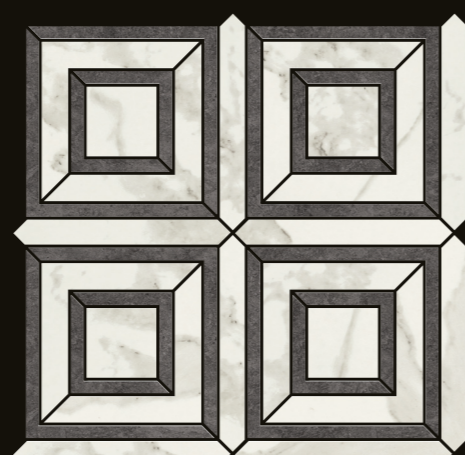

# elegance squared mosaic

keep in touch

  
**CERAMICHE D'ARTE**  
MADE IN ITALY  
[www.bfceramics.com](http://www.bfceramics.com)

  
**CERAMICHE D'ARTE**  
MADE IN ITALY

CDAESMPA  
ELEGANCE SQUARED MOSAIC  
POLISHED ARABESCATO  
12"X12"

CDAESMPC  
ELEGANCE SQUARED MOSAIC  
POLISHED CALACATTA  
12"X12"

CDAESMPIB  
ELEGANCE SQUARED MOSAIC  
POLISHED ICONIC BLUE  
12"X12"

CDAESMPLG  
ELEGANCE SQUARED MOSAIC  
POLISHED LUXURY GREY  
12"X12"

CDAESMPS  
ELEGANCE SQUARED MOSAIC  
POLISHED STATUARIO  
12"X12"

CDAESMPT  
ELEGANCE SQUARED MOSAIC  
POLISHED TAUPE  
12"X12"

CDAESMPV  
ELEGANCE SQUARED MOSAIC  
POLISHED VENATO  
12"X12"

CDAESMPWO  
ELEGANCE SQUARED MOSAIC  
POLISHED WHITE ONYX  
12"X12"