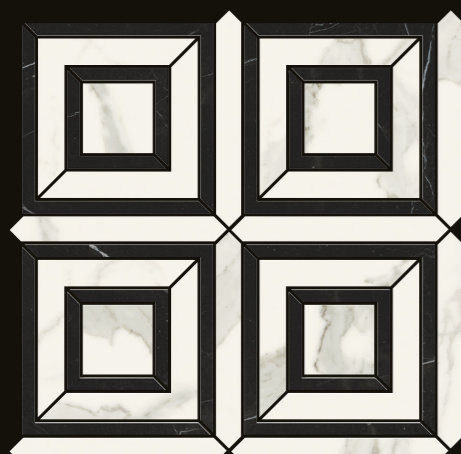

# elegance squared mosaic

keep in touch

  
**CERAMICHE D'ARTE**  
MADE IN ITALY  
[www.bfceramics.com](http://www.bfceramics.com)

  
**CERAMICHE D'ARTE**  
MADE IN ITALY

CDAESMPA  
ELEGANCE SQUARED MOSAIC  
POLISHED ARABESCATO  
12"X12"

CDAESMPC  
ELEGANCE SQUARED MOSAIC  
POLISHED CALACATTA  
12"X12"

CDAESMPIB  
ELEGANCE SQUARED MOSAIC  
POLISHED ICONIC BLUE  
12"X12"

CDAESMPLG  
ELEGANCE SQUARED MOSAIC  
POLISHED LUXURY GREY  
12"X12"