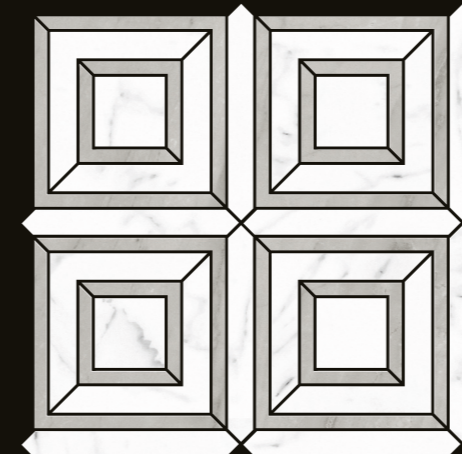

CDAESMPC  
ELEGANCE SQUARED MOSAIC  
POLISHED CALACATTA  
12"X12"

CDAESMPIB  
ELEGANCE SQUARED MOSAIC  
POLISHED ICONIC BLUE  
12"X12"

CDAESMPLG  
ELEGANCE SQUARED MOSAIC  
POLISHED LUXURY GREY  
12"X12"

CDAESMPS  
ELEGANCE SQUARED MOSAIC  
POLISHED STATUARIO  
12"X12"

CDAESMPT  
ELEGANCE SQUARED MOSAIC  
POLISHED TAUPE  
12"X12"

CDAESMPV  
ELEGANCE SQUARED MOSAIC  
POLISHED VENATO  
12"X12"

CDAESMPWO  
ELEGANCE SQUARED MOSAIC  
POLISHED WHITE ONYX  
12"X12"