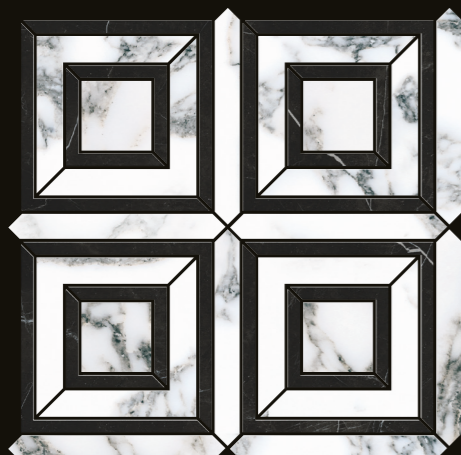

# elegance squared mosaic

keep in touch

  
**CERAMICHE D'ARTE**  
MADE IN ITALY  
[www.bfceramics.com](http://www.bfceramics.com)

  
**CERAMICHE D'ARTE**  
MADE IN ITALY

CDAESMPA  
ELEGANCE SQUARED MOSAIC  
POLISHED ARABESCATO  
12"X12"

CDAESMPC  
ELEGANCE SQUARED MOSAIC  
POLISHED CALACATTA  
12"X12"

CDAESMPIB  
ELEGANCE SQUARED MOSAIC  
POLISHED ICONIC BLUE  
12"X12"

CDAESMPLG  
ELEGANCE SQUARED MOSAIC  
POLISHED LUXURY GREY  
12"X12"