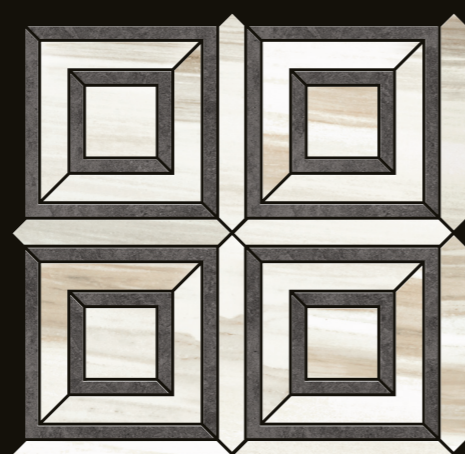

CDAESMPC  
ELEGANCE SQUARED MOSAIC  
POLISHED CALACATTA  
12"X12"

CDAESMPIB  
ELEGANCE SQUARED MOSAIC  
POLISHED ICONIC BLUE  
12"X12"

CDAESMPLG  
ELEGANCE SQUARED MOSAIC  
POLISHED LUXURY GREY  
12"X12"

CDAESMPS  
ELEGANCE SQUARED MOSAIC  
POLISHED STATUARIO  
12"X12"

CDAESMPT  
ELEGANCE SQUARED MOSAIC  
POLISHED TAUPE  
12"X12"

CDAESMPV  
ELEGANCE SQUARED MOSAIC  
POLISHED VENATO  
12"X12"

CDAESMPWO  
ELEGANCE SQUARED MOSAIC  
POLISHED WHITE ONYX  
12"X12"