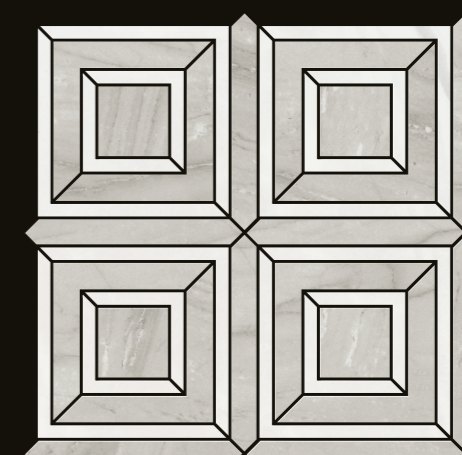

# elegance squared mosaic

keep in touch

  
**CERAMICHE D'ARTE**  
MADE IN ITALY  
[www.bfceramics.com](http://www.bfceramics.com)

  
**CERAMICHE D'ARTE**  
MADE IN ITALY

CDAESMPA  
ELEGANCE SQUARED MOSAIC  
POLISHED ARABESCATO  
12"X12"

CDAESMPC  
ELEGANCE SQUARED MOSAIC  
POLISHED CALACATTA  
12"X12"

CDAESMPIB  
ELEGANCE SQUARED MOSAIC  
POLISHED ICONIC BLUE  
12"X12"

CDAESMPLG  
ELEGANCE SQUARED MOSAIC  
POLISHED LUXURY GREY  
12"X12"