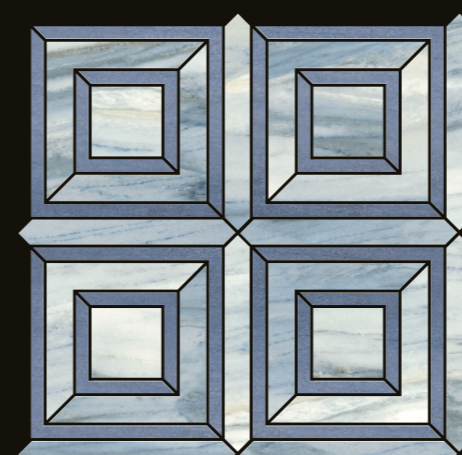

# elegance squared mosaic

keep in touch

  
**CERAMICHE D'ARTE**  
MADE IN ITALY  
[www.bfceramics.com](http://www.bfceramics.com)

  
**CERAMICHE D'ARTE**  
MADE IN ITALY

CDAESMPA  
ELEGANCE SQUARED MOSAIC  
POLISHED ARABESCATO  
12"X12"

CDAESMPC  
ELEGANCE SQUARED MOSAIC  
POLISHED CALACATTA  
12"X12"

CDAESMPIB  
ELEGANCE SQUARED MOSAIC  
POLISHED ICONIC BLUE  
12"X12"

CDAESMPLG  
ELEGANCE SQUARED MOSAIC  
POLISHED LUXURY GREY  
12"X12"