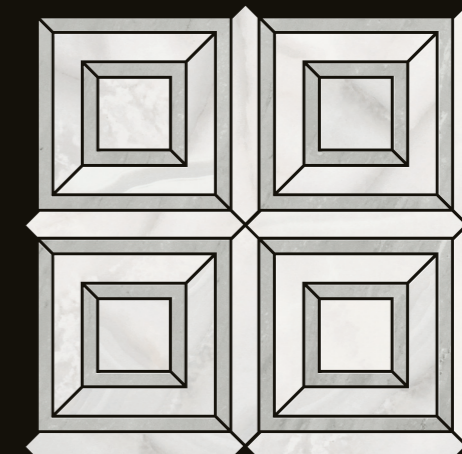

CDAESMPC  
ELEGANCE SQUARED MOSAIC  
POLISHED CALACATTA  
12"X12"

CDAESMPIB  
ELEGANCE SQUARED MOSAIC  
POLISHED ICONIC BLUE  
12"X12"

CDAESMPLG  
ELEGANCE SQUARED MOSAIC  
POLISHED LUXURY GREY  
12"X12"

CDAESMPS  
ELEGANCE SQUARED MOSAIC  
POLISHED STATUARIO  
12"X12"

CDAESMPT  
ELEGANCE SQUARED MOSAIC  
POLISHED TAUPE  
12"X12"

CDAESMPV  
ELEGANCE SQUARED MOSAIC  
POLISHED VENATO  
12"X12"

CDAESMPWO  
ELEGANCE SQUARED MOSAIC  
POLISHED WHITE ONYX  
12"X12"