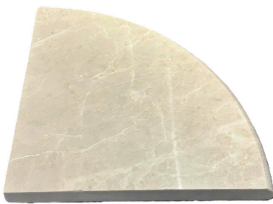

# CORNER SHELVES

**NATURAL STONE  
MARBLE SERIES**

**TRAVERTINE IVORY**

9" Filled & Honed: BFS33045

**NATURAL STONE  
MARBLE SERIES**

**BIANCO VENATINO**

9" Honed: BFV33035

**NATURAL STONE  
MARBLE SERIES**

**TRAVERTINE PICASSO**

9" Filled & Honed: BFP33038

**NATURAL STONE  
MARBLE SERIES**

**ALLURE CREMA**

9" Honed: BFA33047

**STONE SERIES**

**BOTTICINO**

9" Polished OS: CS9BP1S

9" Polished TS: CS9BP2S

18" Polished OS: CS18BP1S

**NATURAL STONE  
MARBLE SERIES**

**BIANCO VENATINO**

9" Polished: BFV33036

**STONE SERIES**

**ITALIAN BLACK**

9" Honed TS: CS9IBH2S

18" Honed OS: CS18IBH1S

**STONE SERIES**

**WHITE CARRARA**

9" Polished OS: CS9WCP1S

9" Polished TS: CS9WCP2S

**STONE SERIES**

**ITALIAN BLACK**

9" Polished TS: CS9IBP2S