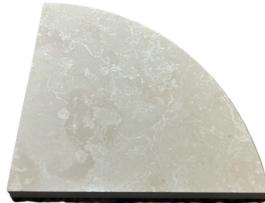

# CORNER SHELVES

**NATURAL STONE  
MARBLE SERIES**

**TRAVERTINE IVORY**

9" Filled & Honed: BFS33045

**NATURAL STONE  
MARBLE SERIES**

**BIANCO VENATINO**

9" Honed: BFV33035

**NATURAL STONE  
MARBLE SERIES**

**TRAVERTINE PICASSO**

9" Filled & Honed: BFP33038

**NATURAL STONE  
MARBLE SERIES**

**ALLURE CREMA**

9" Honed: BFA33047

**STONE SERIES**

**BOTTICINO**

9" Polished OS: CS9BP1S

9" Polished TS: CS9BP2S

18" Polished OS: CS18BP1S

**NATURAL STONE  
MARBLE SERIES**

**BIANCO VENATINO**

9" Polished: BFV33036

**STONE SERIES**

**ITALIAN BLACK**

9" Honed TS: CS9IBH2S

18" Honed OS: CS18IBH1S

**STONE SERIES**

**WHITE CARRARA**

9" Polished OS: CS9WCP1S

9" Polished TS: CS9WCP2S

**STONE SERIES**

**ITALIAN BLACK**

9" Polished TS: CS9IBP2S