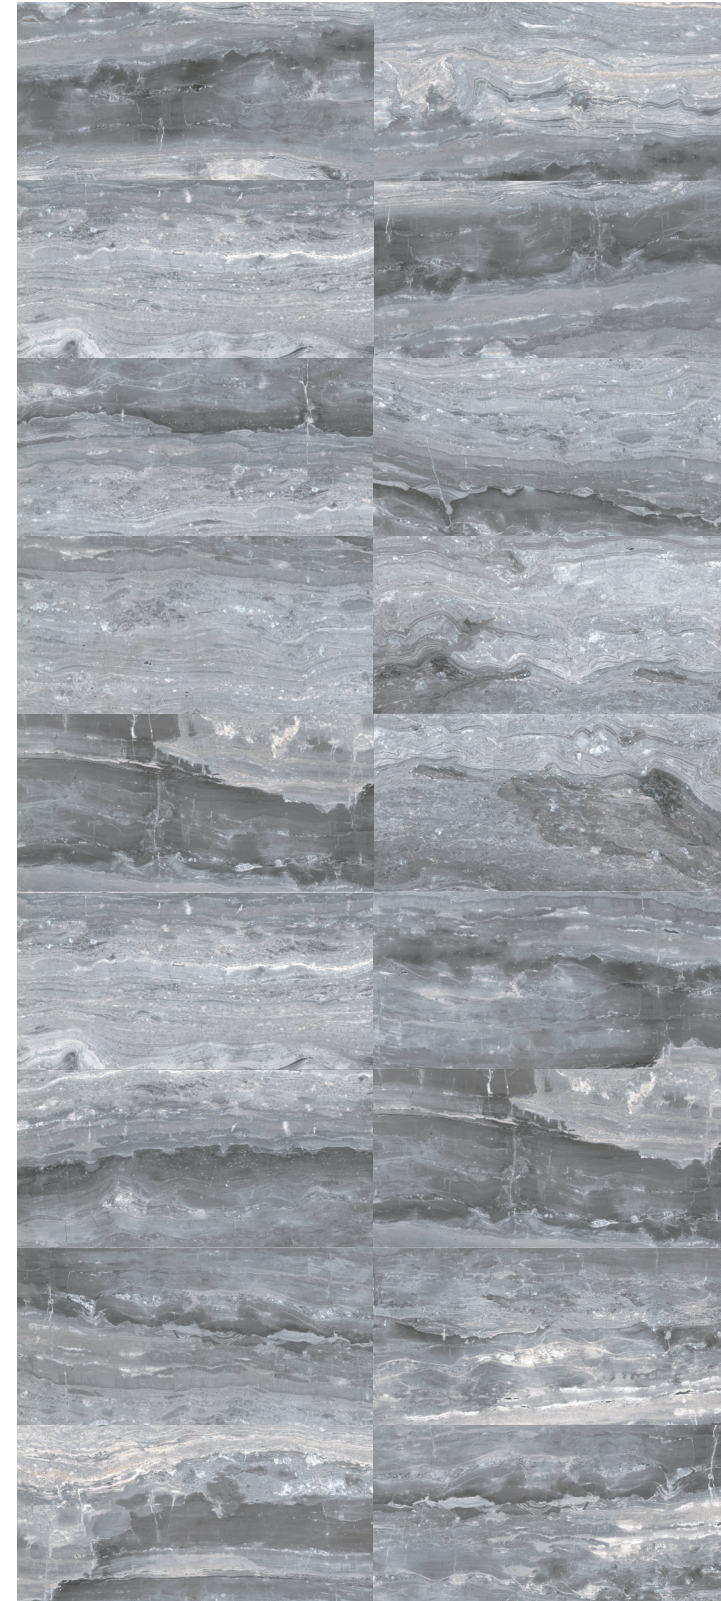

MADE IN ITALY

BEIGE

sizes

NEPAL BEIGE • 12"x24"

NEPAL BEIGE • 7^{7/8}"x15^{3/4}"

HEXAGON MOSAIC BEIGE • 12"x13"

MOSAIC BEIGE • 2"x2"

BULLNOSE BEIGE • 3"x12"

NEPAL

MADE IN ITALY

GREY

sizes

NEPAL GREY • 12"x24"

NEPAL GREY • 7^{7/8}"x15^{3/4}"

HEXAGON MOSAIC GREY • 12"x13"

MOSAIC GREY • 2"x2"

BULLNOSE GREY • 3"x12"

NEPAL

MADE IN ITALY

WHITE

sizes

NEPAL WHITE • 12"x24"

NEPAL WHITE • 7^{7/8}"x15^{3/4}"

HEXAGON MOSAIC WHITE • 12"x13"

MOSAIC WHITE • 2"x2"

BULLNOSE WHITE • 3"x12"