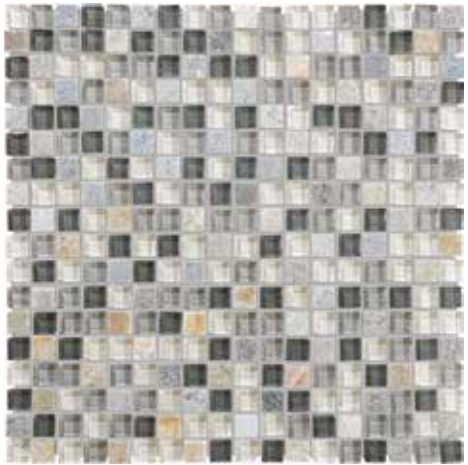

Glass + Slate/Quartz Mosaics

A vibrant compilation of textures and nuances.

Glass + Slate/Quartz Mosaics, 5/8 x 5/8 in / 1.6 x 1.6 cm

Amber Tea
5/8 x 5/8 in Mosaic
Slate/Glass Blend
BFS35017

Black Timber
5/8 x 5/8 in Mosaic
Slate/Glass Blend
BFS35019

Cotton Wood
5/8 x 5/8 in Mosaic
Quartz/Glass Blend
BFS35020

Norwegian Ice
5/8 x 5/8 in Mosaic
Quartz/Glass Blend
BFS35022

Silver Aspen
5/8 x 5/8 in Mosaic
Quartz/Glass Blend
BFS35021

Smoky Mica
5/8 x 5/8 in Mosaic
Slate/Glass Blend
BFS35018

Glass + Slate/Quartz Mosaics, *Random Strip*

Amber Tea
Random Strip Mosaic
Slate/Glass Blend
BFS35023

Black Timber
Random Strip Mosaic
Slate/Glass Blend
BFS35025

Cotton Wood
Random Strip Mosaic
Quartz/Glass Blend
BFS35026

Norwegian Ice
Random Strip Mosaic
Quartz/Glass Blend
BFS35028

Silver Aspen
Random Strip Mosaic
Quartz/Glass Blend
BFS35027

Smoky Mica
Random Strip Mosaic
Slate/Glass Blend
BFS35024

Packaging information

Key logistical details including item codes and product specifications.