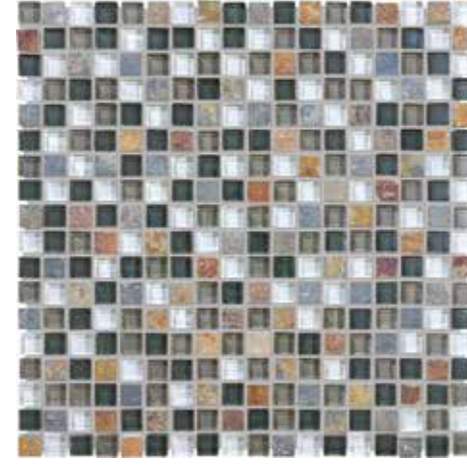

Glass + Slate/Quartz Mosaics

A vibrant compilation of textures and nuances.

Glass + Slate/Quartz Mosaics, 5/8 x 5/8 in / 1.6 x 1.6 cm

Amber Tea
5/8 x 5/8 in Mosaic
Slate/Glass Blend
BFS35017

Black Timber
5/8 x 5/8 in Mosaic
Slate/Glass Blend
BFS35019

Cotton Wood
5/8 x 5/8 in Mosaic
Quartz/Glass Blend
BFS35020

Norwegian Ice
5/8 x 5/8 in Mosaic
Quartz/Glass Blend
BFS35022

Silver Aspen
5/8 x 5/8 in Mosaic
Quartz/Glass Blend
BFS35021

Smoky Mica
5/8 x 5/8 in Mosaic
Slate/Glass Blend
BFS35018

Glass + Slate/Quartz Mosaics, *Random Strip*

Amber Tea
Random Strip Mosaic
Slate/Glass Blend
BFS35023

Black Timber
Random Strip Mosaic
Slate/Glass Blend
BFS35025

Cotton Wood
Random Strip Mosaic
Quartz/Glass Blend
BFS35026