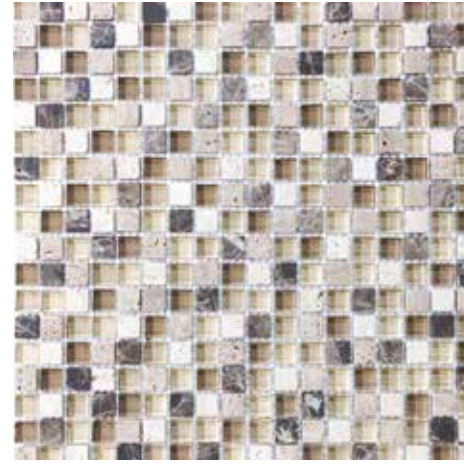

## Glass + Stone Blend Mosaics

Mosaics and iridescent shades allows creativity to shine.

Glass + Stone Blend Mosaics, *5/8 x 5/8 in*

**Bamboo**  
5/8 x 5/8 in Mosaic  
BFS342

**Cabernet**  
5/8 x 5/8 in Mosaic  
BFS344

**Cappuccino**  
5/8 x 5/8 in Mosaic  
BFS341

**Creme Brulee**  
5/8 x 5/8 in Mosaic  
BFS345

**Iceland**  
5/8 x 5/8 in Mosaic  
BFS347

**Midnight**  
5/8 x 5/8 in Mosaic  
BFS343

**Spa**  
5/8 x 5/8 in Mosaic  
BFS340