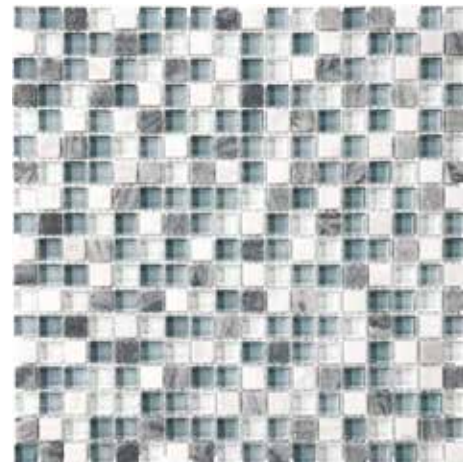

**Cappuccino**  
5/8 x 5/8 in Mosaic  
BFS341

**Creme Brulee**  
5/8 x 5/8 in Mosaic  
BFS345

**Iceland**  
5/8 x 5/8 in Mosaic  
BFS347

**Midnight**  
5/8 x 5/8 in Mosaic  
BFS343

**Spa**  
5/8 x 5/8 in Mosaic  
BFS340