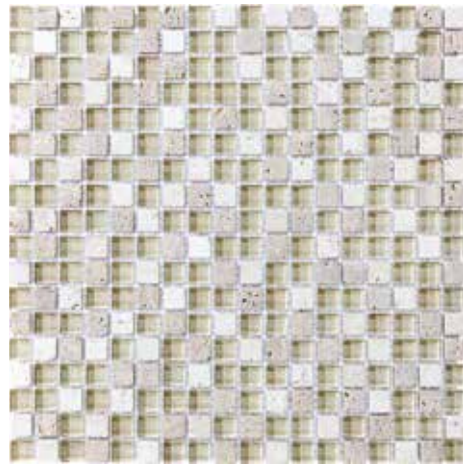

## Glass + Stone Blend Mosaics

Mosaics and iridescent shades allows creativity to shine.

Glass + Stone Blend Mosaics, *5/8 x 5/8 in*

**Bamboo**  
5/8 x 5/8 in Mosaic  
BFS342

**Cabernet**  
5/8 x 5/8 in Mosaic  
BFS344

**Cappuccino**  
5/8 x 5/8 in Mosaic  
BFS341

**Creme Brulee**  
5/8 x 5/8 in Mosaic  
BFS345

**Iceland**  
5/8 x 5/8 in Mosaic  
BFS347

**Midnight**  
5/8 x 5/8 in Mosaic  
BFS343

**Spa**  
5/8 x 5/8 in Mosaic  
BFS340