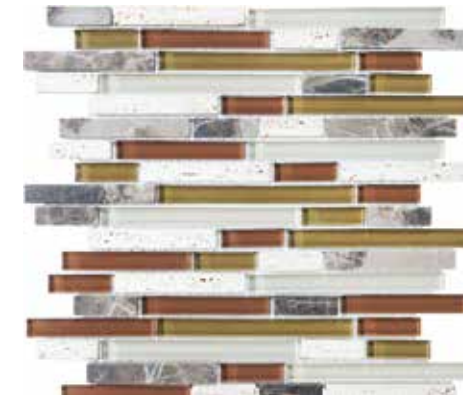

Cabernet
Random Strip Mosaic
BFS354