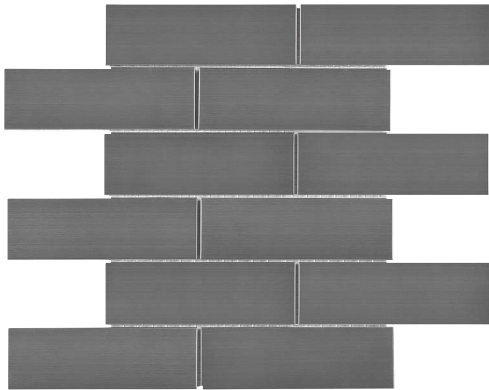

## STAINLESS STEEL MOSAICS

STAINLESS STEEL RANDOM STRIP MOSAICS  
BFSS79159

STAINLESS STEEL LANTERN MOSAICS  
BFSS79156

2" x 6" STAINLESS STEEL BRICK MOSAICS  
BFSS79155

STAINLESS STEEL PENNY ROUND MOSAICS  
BFSS79157